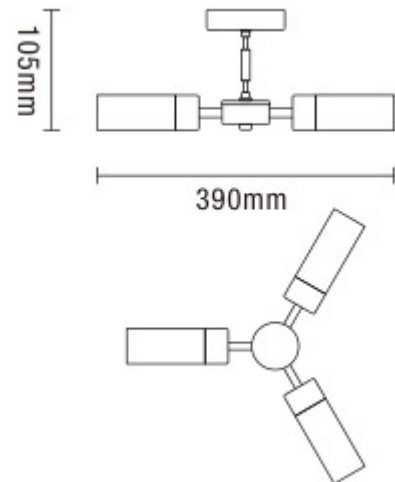

## Ottawa Ribbed Three Light Ceiling Flush. IP44. Black

### SPA-39650-BLK

Elevate the modern appeal of your bathroom with the Ottawa 3 Arm Semi Flush Bathroom Ceiling Light, designed in a sleek black finish. Its minimalist design, characterized by tube-shaped ribbed glass shades, provides a sophisticated contemporary look. With an IP44 rating, this fixture is protected against condensation and moisture, making it ideal for bathrooms.

### TECHNICAL DATA

<b>Material</b>	Steel & Glass
<b>Colour</b>	Black
<b>Bulb Type</b>	G9
<b>Bulb Shape</b>	Capsule
<b>IP Rating</b>	IP44
<b>Max Wattage (W)</b>	3x3W
<b>Number of Bulbs</b>	3
<b>Fittings Class</b>	II