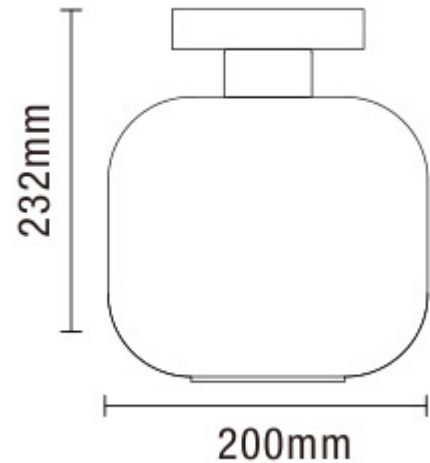

Quebec Ribbed Glass Bathroom Flush Ceiling Light - Chrome

Spa

SPA-41296-CHR

Revitalize your bathroom with the Quebec Ribbed Glass Flush Ceiling Light, where traditional design harmonizes with contemporary simplicity. The transparent ribbed glass shade softly disperses light, producing a gentle, ambient illumination that is perfect for tranquil environments. Featuring a polished chrome finish and a flush mount, it is well-suited for low ceilings in dry bathroom areas or nearby spaces that require an elegant accent.

TECHNICAL DATA

Material	Iron & Glass
Colour	Chrome
Bulb Type	E27
Bulb Shape	E27
IP Rating	IP23
Max Wattage (W)	10W
Number of Bulbs	1
Fittings Class	II

Get in Touch

t: +44 (0) 161 359 4949
e: info@forumlightingsolutions.com