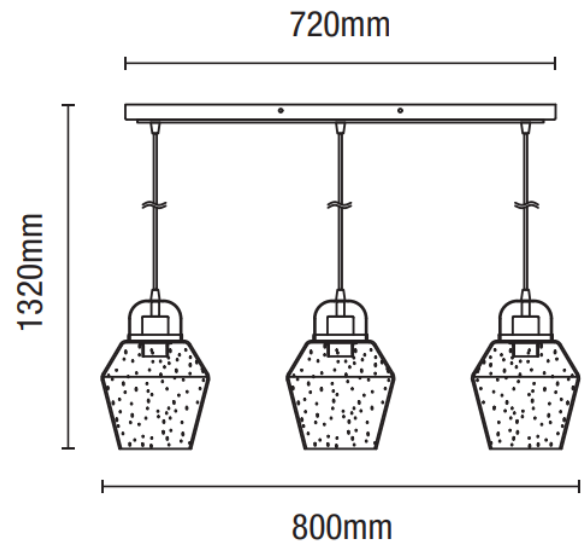

Saskia 3 Light Kitchen/Diner Pendant - Satin Brass/Bubble Glass

CULINA

39002523

The sophisticated Saskia Bubble Glass Diner Pendant Bar in satin brass will add elegance to your eating space. This pendant light, which has a satin brass bar and several bubble glass shades, is ideal for bringing style and coziness to a dining table. Its distinctive style complements both traditional and modern dining areas.

TECHNICAL DATA

Material	IRON+GLASS
Colour	satin brass
Bulb Type	E27
Bulb Shape	GLS
IP Rating	IP20
Max Wattage (W)	3X 10W
Number of Bulbs	3
Fittings Class	I

Get in Touch

t: +44 (0) 161 359 4949
e: info@forumlightingsolutions.com