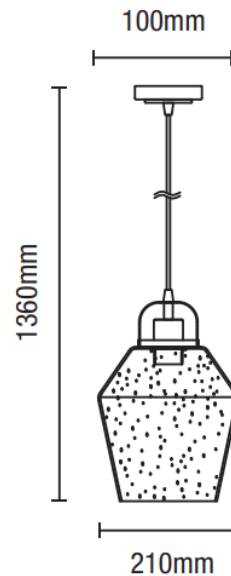

### TECHNICAL DATA

<b>Material</b>	IRON+GLASS
<b>Colour</b>	satin brass
<b>Bulb Type</b>	E27
<b>Bulb Shape</b>	E27
<b>IP Rating</b>	IP20
<b>Max Wattage (W)</b>	1X 10W
<b>Number of Bulbs</b>	1
<b>Fittings Class</b>	I