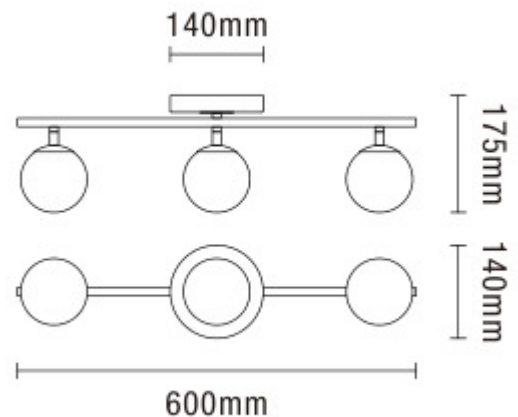

Toronto Bathroom Spotlight. IP44. Black SPA-41028-BLK

Spa

Elevate the visual appeal of your bathroom with the Toronto 3 Light Bathroom Bar light in a sleek black finish. Each light head is designed with an opal glass globe shade, providing a uniformly diffused illumination over sinks or mirrors. Boasting a contemporary design and an IP44 rating suitable for bathrooms, it combines aesthetic charm with practical functionality in your environment.

TECHNICAL DATA

Material	Iron & Glass
Colour	Black
Bulb Type	G9
Bulb Shape	Capsule
IP Rating	IP44
Max Wattage (W)	3x 3W
Number of Bulbs	3
Fittings Class	II

Get in Touch

t: +44 (0) 161 359 4949
e: info@forumlightingsolutions.com