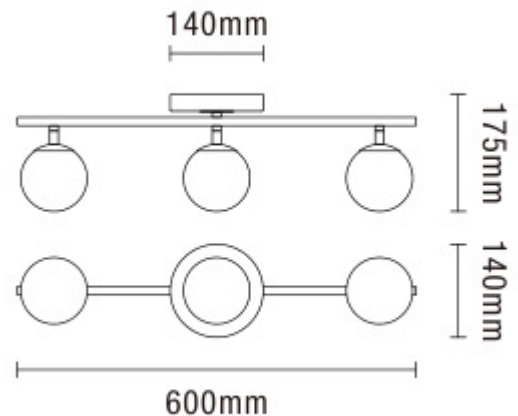

Toronto Bathroom Spotlight. IP44. Sat Brass

SPA-41028-SBRS

Elevate the visual appeal of your bathroom with the Toronto 3 Light Bathroom Bar light in a sleek satin brass finish. Each light head is designed with an opal glass globe shade, providing a uniformly diffused illumination over sinks or mirrors. Boasting a contemporary design and an IP44 rating suitable for bathrooms, it combines aesthetic charm with practical functionality in your environment.

Spa

TECHNICAL DATA

Material	Iron & Glass
Colour	Brass
Bulb Type	G9
Bulb Shape	Capsule
IP Rating	IP44
Max Wattage (W)	3 x 3W
Number of Bulbs	3
Fittings Class	II

Get in Touch

t: +44 (0) 161 359 4949
e: info@forumlightingsolutions.com