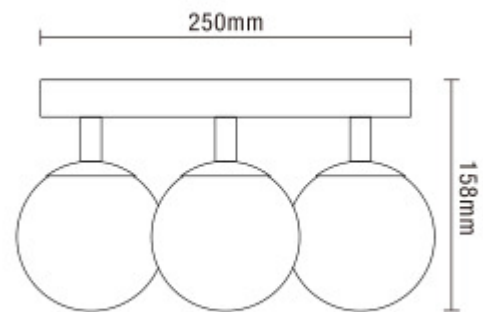

Toronto 3 Light Bathroom Ceiling Light - Marble Effect

SPA-41029-MAR

Enhance the sculptural elegance of your space with the Toronto 3 Light Bathroom Flush Ceiling Light. This fixture showcases a marble-finished ceiling plate and three opal glass shades adorned with satin brass accents, making it a chic and practical enhancement for your bathroom. Its compact, flush design is perfect for rooms with low ceilings, and the IP44 rating ensures water resistance.

Spa

TECHNICAL DATA

Material	Iron & Glass
Bulb Type	G9
Bulb Shape	Capsule
IP Rating	IP44
Max Wattage (W)	3W
Number of Bulbs	3
Fittings Class	II

Get in Touch

t: +44 (0) 161 359 4949
e: info@forumlightingsolutions.com