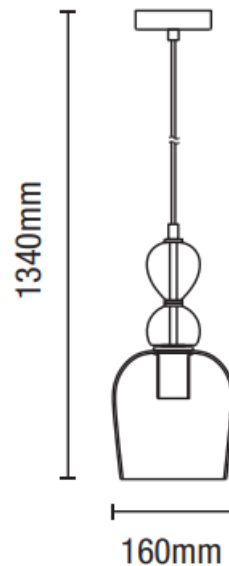

## TECHNICAL DATA

<b>Material</b>	Metal & Glass
<b>Colour</b>	Brass
<b>Bulb Type</b>	E27
<b>Bulb Shape</b>	GLS
<b>IP Rating</b>	IP20
<b>Max Wattage (W)</b>	1 X 10W MAX
<b>Number of Bulbs</b>	1
<b>Fittings Class</b>	I