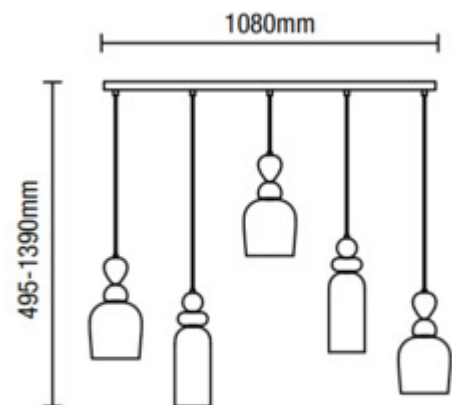

## Vietri 5 light Kitchen/Diner Bar Pendant - Satin Brass/Multi

CULINA

## TECHNICAL DATA

<b>Material</b>	Metal & Glass
<b>Colour</b>	Brass
<b>Bulb Type</b>	E14
<b>Bulb Shape</b>	Candle
<b>IP Rating</b>	IP20
<b>Max Wattage (W)</b>	5 X 6W
<b>Number of Bulbs</b>	5
<b>Fittings Class</b>	I