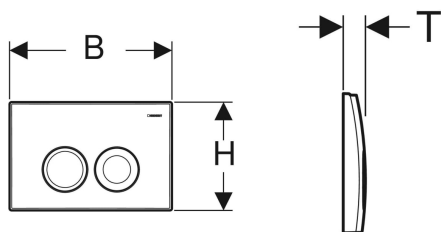

Geberit Delta25 flush plate, for dual flush

Example image

Application purposes

- For flush actuation with Geberit Delta concealed cisterns

Characteristics

- Front actuation

Scope of delivery

- Mounting frame
- 2 actuator rods

Technical data

Actuation force | < 20 N

- Fastening material

Art. no.	Colour / surface	Material designation	B	H	T	
115.125.11.5	white alpine	Plastic	24.6 cm	16.4 cm	3.1 cm	New
115.125.21.5	gloss chrome-plated	Plastic	24.6 cm	16.4 cm	3.1 cm	New
115.125.46.5	matt chrome-plated	Plastic	24.6 cm	16.4 cm	3.1 cm	New