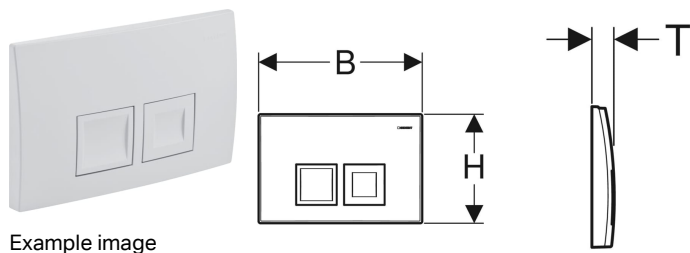

Geberit Delta35 flush plate, for dual flush

Example image

Application purposes

- For flush actuation with Geberit Delta concealed cisterns

Technical data

Actuation force | < 20 N

Characteristics

- Front actuation

Scope of delivery

- Mounting frame
- 2 actuator rods
- Fastening material

Art. no.	Colour / surface	Material designation	B	H	T	
115.135.11.5	white alpine	Plastic	24.6 cm	16.4 cm	2.5 cm	New
115.135.21.5	gloss chrome-plated	Plastic	24.6 cm	16.4 cm	2.5 cm	New
115.135.46.5	matt chrome-plated	Plastic	24.6 cm	16.4 cm	2.5 cm	New