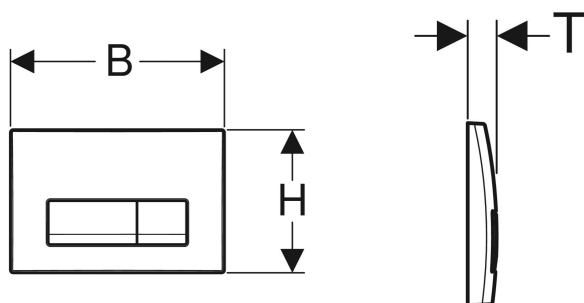

# Geberit Delta50 flush plate, square, dual flush

Example image

## TECHNICAL DATA

Actuation force (N) max. 20 N  
 Button shape square

## ACCESSORIES

- Geberit extension set for Delta and Twinline concealed cisterns

Art. no.	Colour / surface	Product material	B cm	H cm	T cm	Model
115.105.11.5	Plate, Button: white / glossy	Plastic	24.6	16.4	2.3	dual flush
115.105.21.5	Plate, Button: chrome / glossy	Plastic	24.6	16.4	2.3	dual flush
115.105.46.5	Plate, Button: chrome / matt	Plastic	24.6	16.4	2.3	dual flush
115.119.14.1	Plate, Button: black matt	Plastic	24.6	16.4	2.3	dual flush

<i>Art. no.</i>	<i>Colour / surface</i>	<i>Product material</i>	<i>B</i> <i>cm</i>	<i>H</i> <i>cm</i>	<i>T</i> <i>cm</i>	<i>Model</i>
115.119.DW.1	Plate, Button: black / glossy	Plastic	24.6	16.4	2.3	dual flush