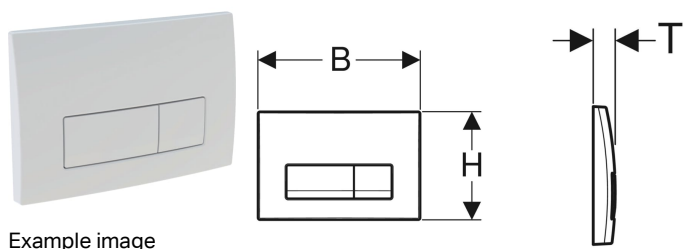

Geberit Delta50 flush plate, for dual flush

Example image

Application purposes

- For flush actuation with Geberit Delta concealed cisterns

Technical data

Actuation force | < 20 N

Characteristics

- Front actuation

Scope of delivery

- Mounting frame
- 2 actuator rods
- Fastening material

Art. no.	Colour / surface	Material designation	B	H	T	
115.105.11.5	white alpine	Plastic	24.6 cm	16.4 cm	2.3 cm	New
115.105.21.5	gloss chrome-plated	Plastic	24.6 cm	16.4 cm	2.3 cm	New
115.105.46.5	matt chrome-plated	Plastic	24.6 cm	16.4 cm	2.3 cm	New