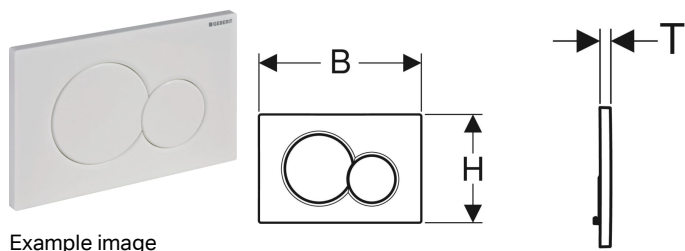

Geberit flush plate Sigma01 for dual flush

Example image

Application purposes

- For flush actuation with Geberit Sigma concealed cisterns

Characteristics

- Front actuation

Scope of delivery

- Mounting frame
- 2 distance bolts

- Sound-absorbing actuator rods, tool-free fast adjustment

Technical data

Actuation force | < 20 N

- 2 actuator rods

Art. no.	Colour / surface	Material designation	B	H	T
115.770.11.5	white alpine	Plastic	24.6 cm	16.4 cm	1.3 cm
115.770.21.5	gloss chrome-plated	Plastic	24.6 cm	16.4 cm	1.3 cm
115.770.DT.5	fine brass galvanized	Plastic	24.6 cm	16.4 cm	1.3 cm
115.770.DW.5	jet black RAL 9005	Plastic	24.6 cm	16.4 cm	1.3 cm
115.770.KA.5	Plate: gloss chrome-plated Buttons: matt chrome-plated	Plastic	24.6 cm	16.4 cm	1.3 cm
115.770.LA.5	Plate: white Full flush volume button: yellow Partial flush volume button: green	Plastic	24.6 cm	16.4 cm	1.3 cm
115.770.LB.5	Plate: white Full flush volume button: blue Partial flush volume button: red	Plastic	24.6 cm	16.4 cm	1.3 cm
115.770.JQ.5	matt chrome-coated, easy-to-clean coated	Plastic	24.6 cm	16.4 cm	1.3 cm