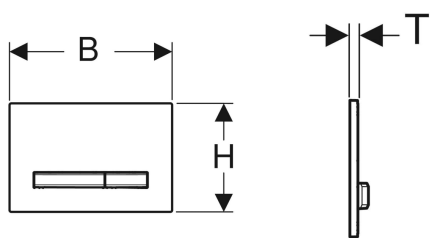

Application purposes

- For flush actuation with Geberit Sigma concealed cisterns

Characteristics

- Front actuation

Scope of delivery

- Mounting frame
- 2 distance bolts

- Easy-to-clean coated actuator buttons
- Sound-absorbing actuator rods, tool-free fast adjustment

Technical data

Actuation force | < 20 N

- 2 actuator rods

Art. no.	Colour / surface	Material designation	B	H	T	
115.788.11.2	Base plate and buttons: chrome-plated Cover plate: white	Die-cast zinc / plastic	24.6 cm	16.4 cm	1.3 cm	
115.788.21.2	Base plate and buttons: chrome-plated Cover plate: gloss chrome-plated	Die-cast zinc / brass	24.6 cm	16.4 cm	1.2 cm	
115.788.DW.2	Base plate and buttons: chrome-plated Cover plate: black	Die-cast zinc / plastic	24.6 cm	16.4 cm	1.3 cm	
115.788.GH.2	Base plate and buttons: chrome-plated Cover plate: chrome-plated, brushed, easy-to-clean coated	Die-cast zinc / brass	24.6 cm	16.4 cm	1.2 cm	
115.788.SD.2	Base plate and buttons: chrome-plated Cover plate: smoked glass reflective	Die-cast zinc / glass	24.6 cm	16.4 cm	1.4 cm	
115.788.SQ.2	Base plate and buttons: chrome-plated Cover plate: umber	Die-cast zinc / glass	24.6 cm	16.4 cm	1.4 cm	➔
115.788.TG.2	Base plate and buttons: chrome-plated Cover plate: sand grey	Die-cast zinc / glass	24.6 cm	16.4 cm	1.4 cm	➔
115.788.JM.2	Base plate and buttons: chrome-plated Cover plate: Mustang slate	Die-cast zinc / slate (natural product)	24.6 cm	16.4 cm	1.4 cm	
115.788.00.2	Base plate and buttons: chrome-plated Cover plate: customised	Die-cast zinc	24.6 cm	16.4 cm	1 cm	
115.788.JV.2	Base plate and buttons: chrome-plated Cover plate: concrete look	Die-cast zinc / ceramic	24.6 cm	16.4 cm	1.4 cm	
115.788.JX.2	Base plate and buttons: chrome-plated Cover plate: black walnut	Die-cast zinc / wood (natural product)	24.6 cm	16.4 cm	1.4 cm	
115.788.JK.2	Base plate and buttons: chrome-plated Cover plate: lava	Die-cast zinc / glass	24.6 cm	16.4 cm	1.4 cm	
115.788.JL.2	Base plate and buttons: chrome-plated Cover plate: sand grey	Die-cast zinc / glass	24.6 cm	16.4 cm	1.4 cm	

➔ Phasing out