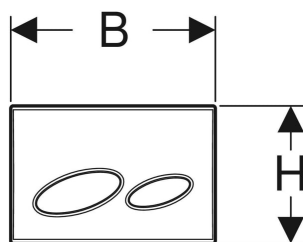

Geberit Kappa20 flush plate, oval, for dual flush

Example image

APPLICATION PURPOSES

- For flush actuation with Kappa concealed cisterns

CHARACTERISTICS

- Top/front actuation
- Sound-absorbing actuator rods, tool-free fast adjustment

TECHNICAL DATA

Actuation force (N) max. 20 N
 Button shape oval

SCOPE OF DELIVERY

- Mounting frame

- 2 distance bolts
- 2 actuator rods
- Fastening material

ACCESSORIES

- Geberit extension set for Sigma, Omega and Kappa concealed cisterns

Art. no.	Colour / surface	Product material	B cm	H cm	T cm	Model
115.228.11.1	Plate, Button: white / glossy	Plastic	21.3	14.2	1.6	dual flush
115.228.21.1	Plate, Button: chrome / glossy	Plastic	21.3	14.2	1.6	dual flush
115.228.46.1	Plate, Button: chrome / matt	Plastic	21.3	14.2	1.6	dual flush