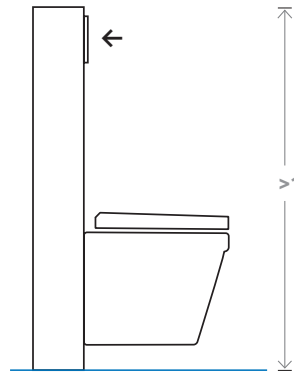

Flush plates.

For Geberit Sigma concealed cisterns (UP320/UP720).

- → Geberit Sigma concealed cisterns (UP320/UP720) require a construction height of at least 110 cm
- → (Pre-) wall depth at least 10 cm
- → Front actuation
- → Guaranteed availability of spare parts that are critical for function for 25 years