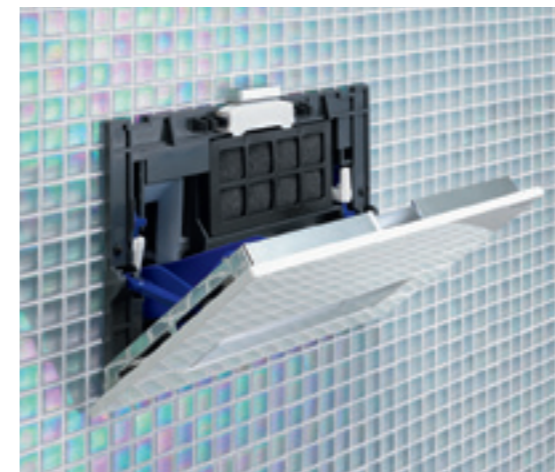

### True innovation.

The innovative Geberit Sigma80 flush plate only requires the wave of a hand to initiate the flush process. An automatic standby system ensures that electricity consumption is kept to a minimum. The touchless flush plate is available in two glass versions: black or with a mirror surface.

## Fresh air included. Geberit DuoFresh with odour extraction.

The Geberit DuoFresh is an innovative system that keeps a bathroom smelling fresh. The secret is behind the wall. With the press of a button, air in the WC ceramic appliance is extracted and purified through an active carbon filter. No need for air fresheners – odours do not even have a chance to disperse throughout the room such as with common bathroom ventilation systems. The fold-open flush plate provides quick access to the filter and insert for in-cistern blocks.

# Make a smooth appearance.

Geberit Sigma60

For a surface even finish.

**New! Perfection without edges**  
Geberit Sigma60 sets the flush plate surface even with the wall. Its ultimate streamlined design has no edges or protruding elements, enhancing the overall feeling of spaciousness in your bathroom. The new Sigma60 actuator plate is compatible with Geberit Sigma concealed cisterns and is easy to clean.