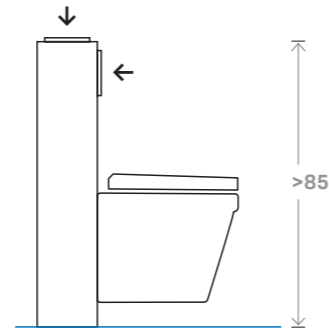

Flush plates and flush buttons.

For Geberit Kappa concealed cisterns (UP200).

- → Geberit Kappa concealed cistern (UP200) requires a construction height of at least 85 cm
- → (Pre-)wall depth at least 17 cm
- → Front or top actuation
- → Guaranteed availability of spare parts that are critical for function for 25 years

Kappa20

- → Flush technology: dual flush
- → Outer dimensions: 213 mm x 142 mm

→ 115.228.11.1
Product material: plastic
white alpine

→ 115.228.DK.1
Product material: plastic
edelweiss

→ 115.228.FR.1
Product material: plastic
star white

→ 115.228.EP.1
Product material: plastic
pergamon

→ 115.228.CG.1
Product material: plastic
manhattan

→ 115.228.10.1
Product material: plastic
bahama beige

→ 115.228.FB.1
Product material: plastic
agais

→ 115.228.46.1
Product material: plastic
matt chrome

→ 115.228.21.1
Product material: plastic
bright chrome

→ 115.228.KB.1
Product material: plastic
bright chrome/structured chrome

→ 115.228.DW.1
Product material: plastic
jet black RAL 9005

→ 115.228.DT.1
Product material: plastic
special brass (colour)

→ 115.228.GM.1
Product material: plastic
satinex

Kappa21

- → Flush technology: dual flush
- → Outer dimensions: 212 mm x 142 mm

→ 115.240.KJ.1
Product material: plastic
white/gloss chrome/white

→ 115.240.KK.1
Product material: plastic
white/gold-plated/white

→ 115.240.KL.1
Product material: plastic
white/matt chrome/matt chrome

→ 115.240.KM.1
Product material: plastic
black/gloss chrome/black

→ 115.240.KH.1
Product material: plastic
gloss/matt/gloss chrome

→ 115.240.KN.1
Product material: plastic
matt/gloss/matt chrome

Kappa50

- → Flush technology: dual flush
- → Outer dimensions: 211 mm x 142 mm

→ 115.260.11.1
Product material: die-cast zinc
white alpine

→ 115.260.21.1
Product material: die-cast zinc
gloss chrome

→ 115.260.46.1
Product material: die-cast zinc
matt chrome

→ 115.260.HC.1
Product material: die-cast zinc
palladium

→ 115.258.00.1
Product material: stainless steel
brushed chrome

Flush buttons

→ 115.941.11.1
white alpine
→ Product material: plastic
→ Flush technology: single flush
→ Pneumatic flush actuation
→ Outer dimensions: 108 mm x 108 mm

→ 115.942.11.1
white alpine
→ Product material: plastic
→ Flush technology: dual flush
→ Pneumatic flush actuation
→ Outer dimensions: 108 mm x 108 mm

→ 115.999.21.1
bright chrome-plated
→ Product material: plastic
→ Flush technology: dual flush
→ Pneumatic flush actuation
→ Ø 80 mm

→ 115.075.21.Z
gloss chrome
→ Product material: die-cast zinc
→ Flush technology: dual flush
→ Mechanical actuation
→ Ø 65 mm

→ 115.114.21.1
gloss chrome
→ Product material: plastic
→ Flush technology: single flush
→ Pneumatic flush actuation
→ Ø 62 mm