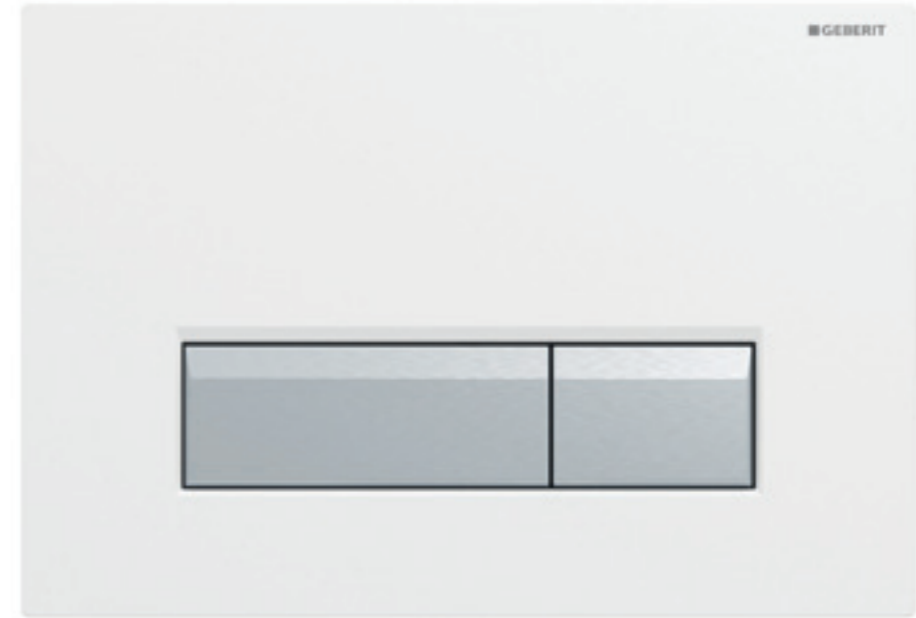

### True innovation.

The innovative Geberit Sigma80 flush plate only requires the wave of a hand to initiate the flush process. An automatic standby system ensures that electricity consumption is kept to a minimum. The touchless flush plate is available in two glass versions: black or with a mirror surface.

## Fresh air included. Geberit DuoFresh with odour extraction.

The Geberit DuoFresh is an innovative system that keeps a bathroom smelling fresh. The secret is behind the wall. With the press of a button, air in the WC ceramic appliance is extracted and purified through an active carbon filter. No need for air fresheners – odours do not even have a chance to disperse throughout the room such as with common bathroom ventilation systems. The fold-open flush plate provides quick access to the filter and insert for in-cistern blocks.