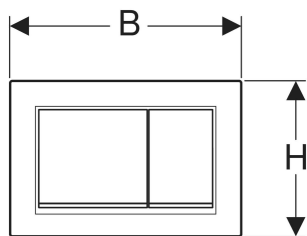

Geberit Omega20 flush plate, square, dual flush

Example image

APPLICATION PURPOSES

- For flush actuation with Omega concealed cisterns

CHARACTERISTICS

- Top/front actuation
- Sound-absorbing actuator rods, tool-free fast adjustment

TECHNICAL DATA

Actuation force (N) max. 20 N
 Button shape square

SCOPE OF DELIVERY

- Mounting frame
- 2 distance bolts
- 2 actuator rods

- Fastening material

ACCESSORIES

- Geberit extension set for Sigma, Omega and Kappa concealed cisterns

INFO

- Previously referred to as Omega 30

Art. no.	Colour / surface	Product material	B cm	H cm	T cm	Model
115.080.01.1	Plate, Button: white matt / easy-to-clean coated Design stripes: white / glossy	Plastic	21.2	14.2	1	dual flush
115.080.14.1	Plate, Button: black matt / easy-to-clean coated Design stripes: chrome / glossy	Plastic	21.2	14.2	1	dual flush
115.080.16.1	Plate, Button: black matt / easy-to-clean coated Design stripes: black / glossy	Plastic	21.2	14.2	1	dual flush

<i>Art. no.</i>	<i>Colour / surface</i>	<i>Product material</i>	<i>B</i> <i>cm</i>	<i>H</i> <i>cm</i>	<i>T</i> <i>cm</i>	<i>Model</i>
115.080.JQ.1	Plate, Button: chrome / matt, easy-to-clean coated Design stripes: chrome / glossy	Plastic	21.2	14.2	1	dual flush
115.080.JT.1	Plate, Button: white matt / easy-to-clean coated Design stripes: chrome / glossy	Plastic	21.2	14.2	1	dual flush
115.080.KH.1	Plate, Button: chrome / glossy Design stripes: chrome / matt	Plastic	21.2	14.2	1	dual flush
115.080.KJ.1	Plate, Button: white / glossy Design stripes: chrome / glossy	Plastic	21.2	14.2	1	dual flush
115.080.KK.1	Plate, Button: white / glossy Design stripes: gold-coloured / glossy	Plastic	21.2	14.2	1	dual flush
115.080.KM.1	Plate, Button: black / glossy Design stripes: chrome / glossy	Plastic	21.2	14.2	1	dual flush