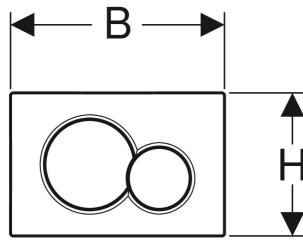

Geberit Sigma01 flush plate, round, dual flush

Example image

APPLICATION PURPOSES

- For flush actuation with Sigma concealed cisterns

CHARACTERISTICS

- Front actuation
- Sound-absorbing actuator rods, tool-free fast adjustment

TECHNICAL DATA

Actuation force (N) max.	20 N
Button shape	round

SCOPE OF DELIVERY

- Mounting frame
- 2 distance bolts
- 2 actuator rods

ACCESSORIES

- Geberit DuoFresh module with manual actuation and insert for Geberit DuoFresh stick, for Sigma concealed cistern 12 cm
- Geberit DuoFresh module with manual actuation, for Sigma concealed cistern 8 cm
- Geberit DuoFresh module with automatic actuation, for Sigma concealed cistern 8 cm
- Geberit DuoFresh module with manual actuation and insert for Geberit DuoFresh stick, for Sigma concealed cistern 8 cm

Art. no.	Colour / surface	Product material	B cm	H cm	T cm	Model
115.770.11.5	Plate, Button: white / glossy	Plastic	24.6	16.4	1.3	dual flush

<i>Art. no.</i>	<i>Colour / surface</i>	<i>Product material</i>	<i>B</i> <i>cm</i>	<i>H</i> <i>cm</i>	<i>T</i> <i>cm</i>	<i>Model</i>
115.770.21.5	Plate, Button: chrome / glossy	Plastic	24.6	16.4	1.3	dual flush
115.770.DT.5	galvanized special brass	Plastic	24.6	16.4	1.3	dual flush
115.770.DW.5	Plate, Button: black / glossy	Plastic	24.6	16.4	1.3	dual flush
115.770.JQ.5	Plate, Button: chrome / matt, easy-to-clean coated	Plastic	24.6	16.4	1.3	dual flush
115.770.KA.5	Plate: chrome / glossy Button: chrome / matt	Plastic	24.6	16.4	1.3	dual flush