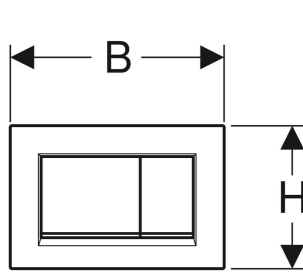

Geberit Sigma20 flush plate, square, dual flush

Example image

APPLICATION PURPOSES

- For flush actuation with Sigma concealed cisterns

CHARACTERISTICS

- Front actuation
- Sound-absorbing actuator rods, tool-free fast adjustment

TECHNICAL DATA

Actuation force (N) max. 20 N
 Button shape square

SCOPE OF DELIVERY

- Mounting frame

- 2 distance bolts
- 2 actuator rods

ACCESSORIES

- Insert for Geberit DuoFresh stick, for Sigma concealed cistern 12 cm
- Insert for Geberit DuoFresh stick, for Sigma concealed cistern 8 cm
- Geberit extension set for Sigma, Omega and Kappa concealed cisterns
- Geberit DuoFresh module with automatic actuation and insert for Geberit DuoFresh stick, for Sigma concealed cistern 12 cm
- Geberit DuoFresh module with manual actuation, for Sigma concealed cistern 12 cm

- Geberit DuoFresh module with manual actuation and insert for Geberit DuoFresh stick, for Sigma concealed cistern 8 cm
- Geberit DuoFresh module with manual actuation and insert for Geberit DuoFresh stick, for Sigma concealed cistern 12 cm
- Geberit DuoFresh module with automatic actuation, for Sigma concealed cistern 8 cm
- Geberit DuoFresh module with automatic actuation, for Sigma concealed cistern 12 cm
- Geberit DuoFresh module with automatic actuation and insert for Geberit DuoFresh stick, for Sigma concealed cistern 8 cm
- Geberit DuoFresh module with manual actuation, for Sigma concealed cistern 8 cm

INFO

- Previously referred to as Sigma 30

Art. no.	Colour / surface	Product material	B cm	H cm	T cm	Model
115.883.01.1	Plate, Button: white matt / easy-to-clean coated Design stripes: white / glossy	Plastic	24.6	16.4	1.2	dual flush