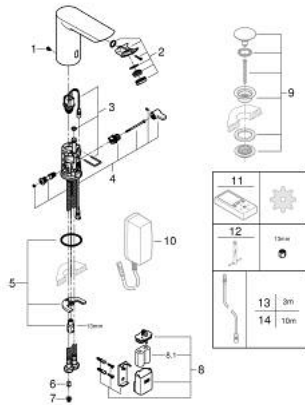

36 451 000 BAU COSMOPOLITAN E INFRA-RED ELECTRONIC BASIN MIXER 1/2" WITH MIXING DEVICE AND TEMPERATURE LIMITER

PRODUCT DESCRIPTION

- Colour: Chrome
- with infrared sensor for bi-directional communication for monitoring, configuration and servicing
- 6V lithium battery, type CR-P2
- battery lifetime approx. 7 years (150 actuations a day)
- GROHE LongLife finish
- GROHE EcoJoy - Less water, perfect flow
- maximum flow rate (at 3 bar): 5 l/min
- Protected Water Ways no contact of water with lead or nickel inside the tap
- body made of composite polymer
- flexible connection hoses
- non-return valve
- dirt strainers
- with integrated solenoid valve
- external battery
- rapid installation system
- multistage battery status display
- 7 pre-set programs
- auto flush
- thermal disinfection
- cleaning mode
- additional functions and precise settings by remote control 36 407
- CE approved
- noise classification 1 in accordance with DIN4109
- type of protection faucet IP 59

36 451 000 BAU COSMOPOLITAN E INFRA-RED ELECTRONIC BASIN MIXER 1/2" WITH MIXING DEVICE AND TEMPERATURE LIMITER

SPARE PARTS, April 2023 – now

- 1: Screw (Spare part-nr. 4283100M)
 - 2: Flow restrictor (Spare part-nr. 42582000)
 - 3: Solenoid valve (Spare part-nr. 42479000)
 - 4: Lever (Spare part-nr. 42581000)
 - 5: Shank mounting kit (Spare part-nr. 46249000)
 - 6: Non-return valve (Spare part-nr. 4257200M)
 - 7: Filter (Spare part-nr. 4241300M)
 - 8: Battery Housing (Spare part-nr. 42393000)
 - 8.1: Battery (Spare part-nr. 42886000)
 - 9: Waste set with push-open plug (Spare part-nr. 65807000)*
 - 10: Mains adaptor (Spare part-nr. 42388000)*
 - 11: Remote control (Spare part-nr. 36407001)*
 - 12: Mounting wrench (Spare part-nr. 19017000)*
 - 13: Power extension cable (Spare part-nr. 36340000)*
 - 14: Power extension cable (Spare part-nr. 36341000)*
- * Optional accessories