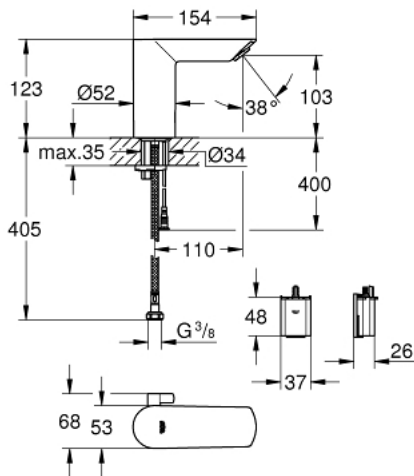

36 451 000 BAU COSMOPOLITAN E INFRA-RED ELECTRONIC BASIN MIXER 1/2" WITH MIXING DEVICE AND TEMPERATURE LIMITER

PRODUCT DESCRIPTION

- Colour: Chrome
- with infrared sensor for bi-directional communication for monitoring, configuration and servicing
- 6V lithium battery, type CR-P2
- battery lifetime approx. 7 years (150 actuations a day)
- GROHE LongLife finish
- GROHE EcoJoy - Less water, perfect flow
- maximum flow rate (at 3 bar): 5 l/min
- Protected Water Ways no contact of water with lead or nickel inside the tap
- body made of composite polymer
- flexible connection hoses
- non-return valve
- dirt strainers
- with integrated solenoid valve
- external battery
- rapid installation system
- multistage battery status display
- 7 pre-set programs
- auto flush
- thermal disinfection
- cleaning mode
- additional functions and precise settings by remote control 36 407
- CE approved
- noise classification 1 in accordance with DIN4109
- type of protection faucet IP 59

36 451 000 BAU COSMOPOLITAN E INFRA-RED ELECTRONIC BASIN MIXER 1/2" WITH MIXING DEVICE AND TEMPERATURE LIMITER

SPARE PARTS, April 2023 – now

- 1: Screw (Spare part-nr. 4283100M)
 - 2: Flow restrictor (Spare part-nr. 42582000)
 - 3: Solenoid valve (Spare part-nr. 42479000)
 - 4: Lever (Spare part-nr. 42581000)
 - 5: Shank mounting kit (Spare part-nr. 46249000)
 - 6: Non-return valve (Spare part-nr. 4257200M)
 - 7: Filter (Spare part-nr. 4241300M)
 - 8: Battery Housing (Spare part-nr. 42393000)
 - 8.1: Battery (Spare part-nr. 42886000)
 - 9: Waste set with push-open plug (Spare part-nr. 65807000)*
 - 10: Mains adaptor (Spare part-nr. 42388000)*
 - 11: Remote control (Spare part-nr. 36407001)*
 - 12: Mounting wrench (Spare part-nr. 19017000)*
 - 13: Power extension cable (Spare part-nr. 36340000)*
 - 14: Power extension cable (Spare part-nr. 36341000)*
- * Optional accessories