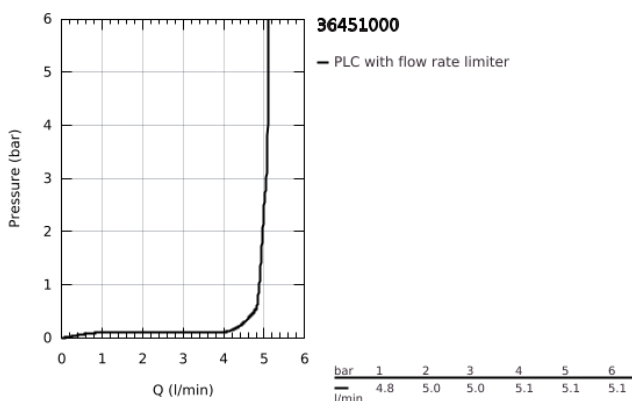

36 451 000 BAU COSMOPOLITAN E INFRA-RED ELECTRONIC BASIN MIXER 1/2" WITH MIXING DEVICE AND TEMPERATURE LIMITER

PRODUCT DESCRIPTION

- Colour: Chrome
- with infrared sensor for bi-directional communication for monitoring, configuration and servicing
- 6V lithium battery, type CR-P2
- battery lifetime approx. 7 years (150 actuations a day)
- GROHE LongLife finish
- GROHE EcoJoy - Less water, perfect flow
- maximum flow rate (at 3 bar): 5 l/min
- Protected Water Ways no contact of water with lead or nickel inside the tap
- body made of composite polymer
- flexible connection hoses
- non-return valve
- dirt strainers
- with integrated solenoid valve
- external battery
- rapid installation system
- multistage battery status display
- 7 pre-set programs
- auto flush
- thermal disinfection
- cleaning mode
- additional functions and precise settings by remote control 36 407
- CE approved
- noise classification 1 in accordance with DIN4109
- type of protection faucet IP 59

36 451 000 BAU COSMOPOLITAN E INFRA-RED ELECTRONIC BASIN MIXER 1/2" WITH MIXING DEVICE AND TEMPERATURE LIMITER

SPARE PARTS, April 2023 – now

- 1: Screw (Spare part-nr. 4283100M)
 - 2: Flow restrictor (Spare part-nr. 42582000)
 - 3: Solenoid valve (Spare part-nr. 42479000)
 - 4: Lever (Spare part-nr. 42581000)
 - 5: Shank mounting kit (Spare part-nr. 46249000)
 - 6: Non-return valve (Spare part-nr. 4257200M)
 - 7: Filter (Spare part-nr. 4241300M)
 - 8: Battery Housing (Spare part-nr. 42393000)
 - 8.1: Battery (Spare part-nr. 42886000)
 - 9: Waste set with push-open plug (Spare part-nr. 65807000)*
 - 10: Mains adaptor (Spare part-nr. 42388000)*
 - 11: Remote control (Spare part-nr. 36407001)*
 - 12: Mounting wrench (Spare part-nr. 19017000)*
 - 13: Power extension cable (Spare part-nr. 36340000)*
 - 14: Power extension cable (Spare part-nr. 36341000)*
- * Optional accessories