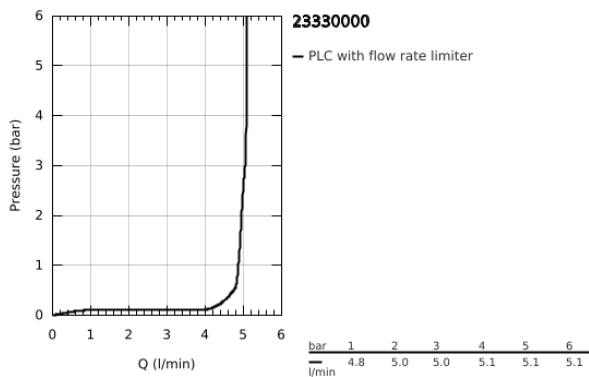

23 330 000 **BAUEDGE BASIN MIXER 1/2"**  
**S-SIZE**

**PRODUCT DESCRIPTION**

- Colour: Chrome
  - monobloc installation
  - metal lever
  - GROHE SmoothControl 28 mm ceramic cartridge
  - GROHE LongLife finish
  - GROHE EcoJoy - Less water, perfect flow
  - maximum flow rate (at 3 bar): 5 l/min
  - rapid installation system
  - smooth body
- 
- flexible connection hoses

23 330 000 **BAUEDGE BASIN MIXER 1/2"**  
**S-SIZE**

**SPARE PARTS**, July 2016 – now

- 1: Lever (Spare part-nr. 46697000)
  - 2: retaining ring (Spare part-nr. 46715000)
  - 3: Cartridge (Spare part-nr. 46580000)
  - 4: Flow restrictor (Spare part-nr. 48159000)
  - 5: Shank mounting kit (Spare part-nr. 46249000)
  - 6: Mounting wrench (Spare part-nr. 19017000)\*
- \* Optional accessories