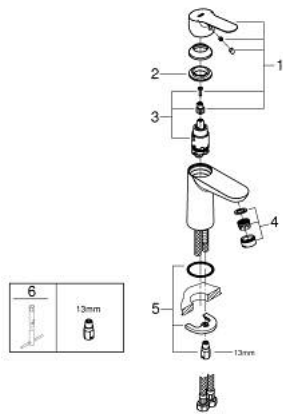

23 330 000 **BAUEDGE BASIN MIXER 1/2"**  
**S-SIZE**

**PRODUCT DESCRIPTION**

- Colour: Chrome
  - monobloc installation
  - metal lever
  - GROHE SmoothControl 28 mm ceramic cartridge
  - GROHE LongLife finish
  - GROHE EcoJoy - Less water, perfect flow
  - maximum flow rate (at 3 bar): 5 l/min
  - rapid installation system
  - smooth body
- 
- flexible connection hoses

23 330 000 **BAUEDGE BASIN MIXER 1/2"**  
**S-SIZE**

**SPARE PARTS**, July 2016 – now

- 1: Lever (Spare part-nr. 46697000)
  - 2: retaining ring (Spare part-nr. 46715000)
  - 3: Cartridge (Spare part-nr. 46580000)
  - 4: Flow restrictor (Spare part-nr. 48159000)
  - 5: Shank mounting kit (Spare part-nr. 46249000)
  - 6: Mounting wrench (Spare part-nr. 19017000)\*
- \* Optional accessories