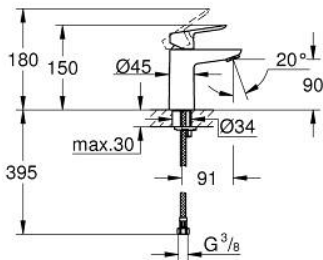

23 330 000 **BAUEDGE BASIN MIXER 1/2"**  
**S-SIZE**

**PRODUCT DESCRIPTION**

- Colour: Chrome
  - monobloc installation
  - metal lever
  - GROHE SmoothControl 28 mm ceramic cartridge
  - GROHE LongLife finish
  - GROHE EcoJoy - Less water, perfect flow
  - maximum flow rate (at 3 bar): 5 l/min
  - rapid installation system
  - smooth body
- 
- flexible connection hoses

23 330 000 **BAUEDGE BASIN MIXER 1/2"**  
**S-SIZE**

**SPARE PARTS**, July 2016 – now

- 1: Lever (Spare part-nr. 46697000)
  - 2: retaining ring (Spare part-nr. 46715000)
  - 3: Cartridge (Spare part-nr. 46580000)
  - 4: Flow restrictor (Spare part-nr. 48159000)
  - 5: Shank mounting kit (Spare part-nr. 46249000)
  - 6: Mounting wrench (Spare part-nr. 19017000)\*
- \* Optional accessories