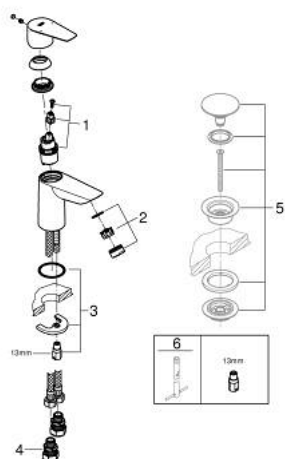

23 972 001 **BAUEDGE BASIN MIXER 1/2"**  
**S-SIZE**

**PRODUCT DESCRIPTION**

- Colour: Chrome
- monobloc installation
- metal lever
- GROHE SmoothControl 28 mm ceramic cartridge
- with temperature limiter
- GROHE LongLife finish
- mousseur
- for low pressure
- Protected Water Ways no contact of water with lead or nickel inside the tap
- rapid installation system
- flexible connection hoses
- crimp unions included

23 972 001 **BAUEDGE BASIN MIXER 1/2"**  
**S-SIZE**

**SPARE PARTS**, September 2019 – now

- 1: Cartridge (Spare part-nr. 48518000)
  - 2: Flow restrictor (Spare part-nr. 13922000)
  - 3: Shank mounting kit (Spare part-nr. 46249000)
  - 4: Compression MI coupling for all basin and kitchen mixers (Spare part-nr. 46914000)
  - 5: Waste set with push-open plug (Spare part-nr. 65807000)\*
  - 6: Mounting wrench (Spare part-nr. 19017000)\*
- \* Optional accessories