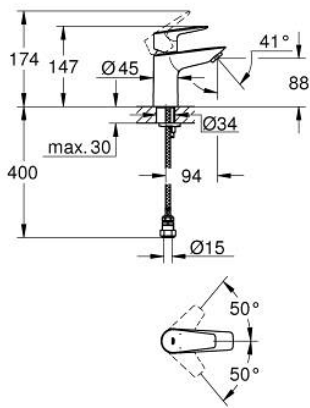

23 972 001 **BAUEDGE BASIN MIXER 1/2"**  
**S-SIZE**

**PRODUCT DESCRIPTION**

- Colour: Chrome
- monobloc installation
- metal lever
- GROHE SmoothControl 28 mm ceramic cartridge
- with temperature limiter
- GROHE LongLife finish
- mousseur
- for low pressure
- Protected Water Ways no contact of water with lead or nickel inside the tap
- rapid installation system
- flexible connection hoses
- crimp unions included

23 972 001 **BAUEDGE BASIN MIXER 1/2"**  
**S-SIZE**

**SPARE PARTS**, September 2019 – now

- 1: Cartridge (Spare part-nr. 48518000)
  - 2: Flow restrictor (Spare part-nr. 13922000)
  - 3: Shank mounting kit (Spare part-nr. 46249000)
  - 4: Compression MI coupling for all basin and kitchen mixers (Spare part-nr. 46914000)
  - 5: Waste set with push-open plug (Spare part-nr. 65807000)\*
  - 6: Mounting wrench (Spare part-nr. 19017000)\*
- \* Optional accessories