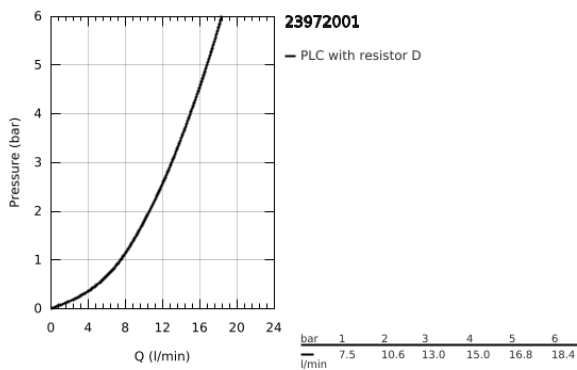

23 972 001 **BAUEDGE BASIN MIXER 1/2"**  
**S-SIZE**

**PRODUCT DESCRIPTION**

- Colour: Chrome
- monobloc installation
- metal lever
- GROHE SmoothControl 28 mm ceramic cartridge
- with temperature limiter
- GROHE LongLife finish
- mousseur
- for low pressure
- Protected Water Ways no contact of water with lead or nickel inside the tap
- rapid installation system
- flexible connection hoses
- crimp unions included

23 972 001 **BAUEDGE BASIN MIXER 1/2"**  
**S-SIZE**

**SPARE PARTS**, September 2019 – now

- 1: Cartridge (Spare part-nr. 48518000)
  - 2: Flow restrictor (Spare part-nr. 13922000)
  - 3: Shank mounting kit (Spare part-nr. 46249000)
  - 4: Compression MI coupling for all basin and kitchen mixers (Spare part-nr. 46914000)
  - 5: Waste set with push-open plug (Spare part-nr. 65807000)\*
  - 6: Mounting wrench (Spare part-nr. 19017000)\*
- \* Optional accessories