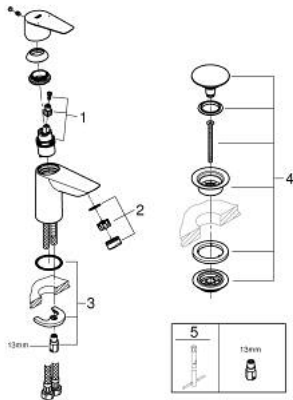

23 895 001 **BAUEDGE SINGLE-LEVER BASIN MIXER 1/2"**  
**S-SIZE**

**PRODUCT DESCRIPTION**

- Colour: chrome
- GROHE SmoothControl 28 mm ceramic cartridge
- with temperature limiter
- GROHE LongLife finish
- Protected Water Ways no contact of water with lead or nickel inside the tap
- GROHE EcoJoy - Less water, perfect flow
- maximum flow rate (at 3 bar): 5 l/min
- rapid installation system
- smooth body with plastic push open waste set 1 1/4"
- flexible connection hoses

23 895 001 **BAUEDGE SINGLE-LEVER BASIN MIXER 1/2"**  
**S-SIZE**

**SPARE PARTS**, September 2018 – now

- 1: Cartridge (Spare part-nr. 48518000)
- 2: Mousseur (Spare part-nr. 48159000)
- 3: Shank mounting kit (Spare part-nr. 46249000)
- 4: Waste set with push-open plug (Spare part-nr. 65807000)
- 5: Mounting wrench (Spare part-nr. 19017000)\*