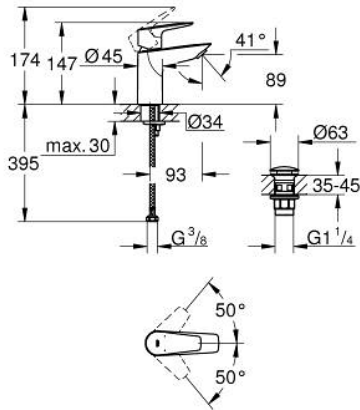

23 895 001 **BAUEDGE SINGLE-LEVER BASIN MIXER 1/2"**  
**S-SIZE**

**PRODUCT DESCRIPTION**

- Colour: chrome
- GROHE SmoothControl 28 mm ceramic cartridge
- with temperature limiter
- GROHE LongLife finish
- Protected Water Ways no contact of water with lead or nickel inside the tap
- GROHE EcoJoy - Less water, perfect flow
- maximum flow rate (at 3 bar): 5 l/min
- rapid installation system
- smooth body with plastic push open waste set 1 1/4"
- flexible connection hoses

23 895 001 **BAUEDGE SINGLE-LEVER BASIN MIXER 1/2"**  
**S-SIZE**

**SPARE PARTS**, September 2018 – now

- 1: Cartridge (Spare part-nr. 48518000)
- 2: Mousseur (Spare part-nr. 48159000)
- 3: Shank mounting kit (Spare part-nr. 46249000)
- 4: Waste set with push-open plug (Spare part-nr. 65807000)
- 5: Mounting wrench (Spare part-nr. 19017000)\*