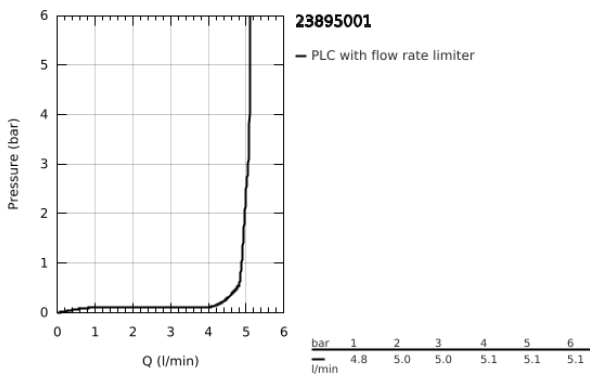

23 895 001 **BAUEDGE SINGLE-LEVER BASIN MIXER 1/2"**  
**S-SIZE**

**PRODUCT DESCRIPTION**

- Colour: chrome
- GROHE SmoothControl 28 mm ceramic cartridge
- with temperature limiter
- GROHE LongLife finish
- Protected Water Ways no contact of water with lead or nickel inside the tap
- GROHE EcoJoy - Less water, perfect flow
- maximum flow rate (at 3 bar): 5 l/min
- rapid installation system
- smooth body with plastic push open waste set 1 1/4"
- flexible connection hoses

23 895 001 **BAUEDGE SINGLE-LEVER BASIN MIXER 1/2"**  
**S-SIZE**

**SPARE PARTS**, September 2018 – now

- 1: Cartridge (Spare part-nr. 48518000)
- 2: Mousseur (Spare part-nr. 48159000)
- 3: Shank mounting kit (Spare part-nr. 46249000)
- 4: Waste set with push-open plug (Spare part-nr. 65807000)
- 5: Mounting wrench (Spare part-nr. 19017000)\*