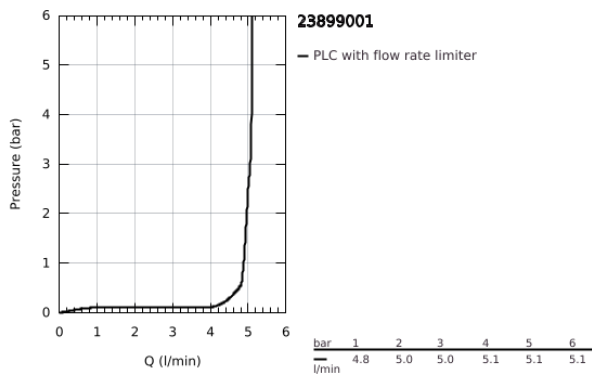

23 899 001 **BAUEDGE BASIN MIXER 1/2"**
S-SIZE

PRODUCT DESCRIPTION

- Colour: chrome
- single hole installation
- metal lever
- GROHE SmoothControl 28 mm ceramic cartridge
- EcoMode cold water flow in mid-lever position saves energy
- with temperature limiter
- GROHE LongLife finish
- Protected Water Ways no contact of water with lead or nickel inside the tap
- GROHE EcoJoy - Less water, perfect flow
- maximum flow rate (at 3 bar): 5 l/min
- rapid installation system
- smooth body with plastic push open waste set 1 1/4"
- flexible connection hoses
- professional exclusive

23 899 001 **BAUEDGE BASIN MIXER 1/2"**
S-SIZE

SPARE PARTS

- 1: Cartridge (Spare part-nr. 48518000)
- 2: Mousseur (Spare part-nr. 48159000)
- 3: Shank mounting kit (Spare part-nr. 46249000)
- 4: Waste set with push-open plug (Spare part-nr. 65807000)
- 5: Mounting wrench (Spare part-nr. 19017000)