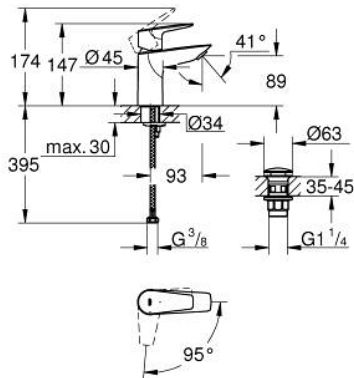

23 899 001 **BAUEDGE BASIN MIXER 1/2"**
S-SIZE

PRODUCT DESCRIPTION

- Colour: chrome
- single hole installation
- metal lever
- GROHE SmoothControl 28 mm ceramic cartridge
- EcoMode cold water flow in mid-lever position saves energy
- with temperature limiter
- GROHE LongLife finish
- Protected Water Ways no contact of water with lead or nickel inside the tap
- GROHE EcoJoy - Less water, perfect flow
- maximum flow rate (at 3 bar): 5 l/min
- rapid installation system
- smooth body with plastic push open waste set 1 1/4"
- flexible connection hoses
- professional exclusive

23 899 001 **BAUEDGE BASIN MIXER 1/2"**
S-SIZE

SPARE PARTS

- 1: Cartridge (Spare part-nr. 48518000)
- 2: Mousseur (Spare part-nr. 48159000)
- 3: Shank mounting kit (Spare part-nr. 46249000)
- 4: Waste set with push-open plug (Spare part-nr. 65807000)
- 5: Mounting wrench (Spare part-nr. 19017000)