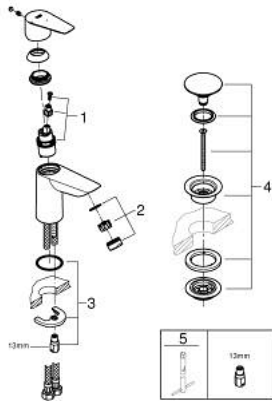

23 899 001 **BAUEDGE BASIN MIXER 1/2"**
S-SIZE

PRODUCT DESCRIPTION

- Colour: chrome
- single hole installation
- metal lever
- GROHE SmoothControl 28 mm ceramic cartridge
- EcoMode cold water flow in mid-lever position saves energy
- with temperature limiter
- GROHE LongLife finish
- Protected Water Ways no contact of water with lead or nickel inside the tap
- GROHE EcoJoy - Less water, perfect flow
- maximum flow rate (at 3 bar): 5 l/min
- rapid installation system
- smooth body with plastic push open waste set 1 1/4"
- flexible connection hoses
- professional exclusive

23 899 001 **BAUEDGE BASIN MIXER 1/2"**
S-SIZE

SPARE PARTS

- 1: Cartridge (Spare part-nr. 48518000)
- 2: Mousseur (Spare part-nr. 48159000)
- 3: Shank mounting kit (Spare part-nr. 46249000)
- 4: Waste set with push-open plug (Spare part-nr. 65807000)
- 5: Mounting wrench (Spare part-nr. 19017000)