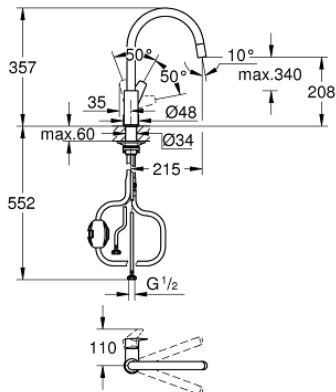

30 538 000 BAUEDGE SINGLE-LEVER SINK MIXER 1/2"

PRODUCT DESCRIPTION

- Colour: Chrome
- high spout
- monobloc installation
- GROHE LongLife finish
- GROHE SmoothControl 28 mm ceramic cartridge
- Protected Water Ways no contact of water with lead or nickel inside the tap
- Pull-Out spout for greater flexibility
- mousseur spray
- adjustable flow rate limiter
- swivel tubular spout, swivel area 360°
- protected against backflow
- flexible connection hoses 1/2"
- metal fixation set
- maximum flow rate (at 3 bar): 8 l/min
- min. recommended pressure 1.0 bar

30 538 000 BAUEDGE SINGLE-LEVER SINK MIXER 1/2"

SPARE PARTS, June 2021 – now

- 1: Cartridge (Spare part-nr. 46963000)
- 2: Pull-Out spray (Spare part-nr. 48623000)
- 2.1: Non-return valve (Spare part-nr. 08565000)
- 2.2: flow control (Spare part-nr. 48626000)
- 3: Support plate (Spare part-nr. 05334000)
- 4: Shank fastening assembly (Spare part-nr. 48384000)
- 5: Hose for sink mixer with pull-out dual spray or mousseur (Spare part-nr. 48293000)