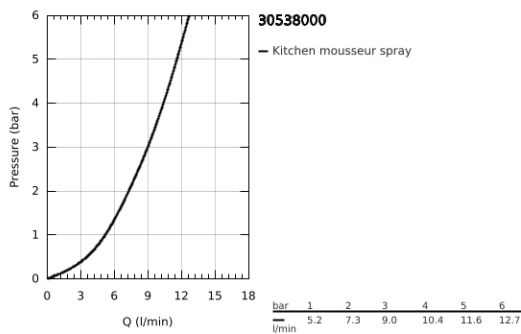

30 538 000 BAUEDGE SINGLE-LEVER SINK MIXER 1/2"

PRODUCT DESCRIPTION

- Colour: Chrome
- high spout
- monobloc installation
- GROHE LongLife finish
- GROHE SmoothControl 28 mm ceramic cartridge
- Protected Water Ways no contact of water with lead or nickel inside the tap
- Pull-Out spout for greater flexibility
- mousseur spray
- adjustable flow rate limiter
- swivel tubular spout, swivel area 360°
- protected against backflow
- flexible connection hoses 1/2"
- metal fixation set
- maximum flow rate (at 3 bar): 8 l/min
- min. recommended pressure 1.0 bar

30 538 000 BAUEDGE SINGLE-LEVER SINK MIXER 1/2"

SPARE PARTS, June 2021 – now

- 1: Cartridge (Spare part-nr. 46963000)
- 2: Pull-Out spray (Spare part-nr. 48623000)
- 2.1: Non-return valve (Spare part-nr. 08565000)
- 2.2: flow control (Spare part-nr. 48626000)
- 3: Support plate (Spare part-nr. 05334000)
- 4: Shank fastening assembly (Spare part-nr. 48384000)
- 5: Hose for sink mixer with pull-out dual spray or mousseur (Spare part-nr. 48293000)