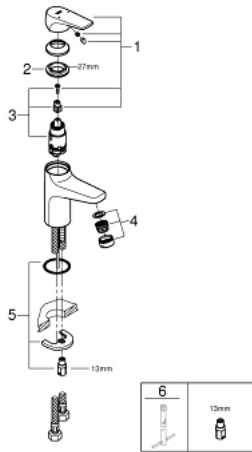

23 752 000 **BAUFLOW BASIN MIXER 1/2"**
S-SIZE

PRODUCT DESCRIPTION

- Colour: Chrome
- monobloc installation
- metal lever
- GROHE SmoothControl 28 mm ceramic cartridge
- GROHE LongLife finish
- GROHE EcoJoy mousseur 5.7 l/min
- rapid installation system
- smooth body
- flexible connection hoses

23 752 000 **BAUFLOW BASIN MIXER 1/2"**
S-SIZE

SPARE PARTS, May 2016 – now

- 1: Lever (Spare part-nr. 46701000)
 - 2: retaining ring (Spare part-nr. 46715000)
 - 3: Cartridge (Spare part-nr. 46580000)
 - 4: Flow restrictor (Spare part-nr. 48159000)
 - 5: Shank mounting kit (Spare part-nr. 46249000)
 - 6: Mounting wrench (Spare part-nr. 19017000)*
- * Optional accessories