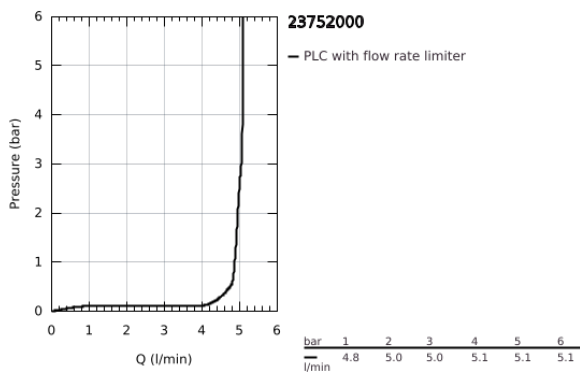

23 752 000 **BAUFLOW BASIN MIXER 1/2"**
S-SIZE

PRODUCT DESCRIPTION

- Colour: Chrome
- monobloc installation
- metal lever
- GROHE SmoothControl 28 mm ceramic cartridge
- GROHE LongLife finish
- GROHE EcoJoy mousseur 5.7 l/min
- rapid installation system
- smooth body
- flexible connection hoses

23 752 000 **BAUFLOW BASIN MIXER 1/2"**
S-SIZE

SPARE PARTS, May 2016 – now

- 1: Lever (Spare part-nr. 46701000)
 - 2: retaining ring (Spare part-nr. 46715000)
 - 3: Cartridge (Spare part-nr. 46580000)
 - 4: Flow restrictor (Spare part-nr. 48159000)
 - 5: Shank mounting kit (Spare part-nr. 46249000)
 - 6: Mounting wrench (Spare part-nr. 19017000)*
- * Optional accessories