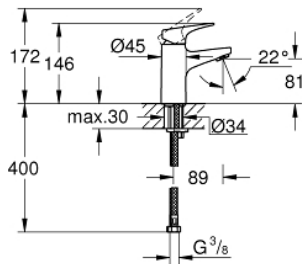

23 752 000 **BAUFLOW BASIN MIXER 1/2"**
S-SIZE

PRODUCT DESCRIPTION

- Colour: Chrome
- monobloc installation
- metal lever
- GROHE SmoothControl 28 mm ceramic cartridge
- GROHE LongLife finish
- GROHE EcoJoy mousseur 5.7 l/min
- rapid installation system
- smooth body
- flexible connection hoses

23 752 000 **BAUFLOW BASIN MIXER 1/2"**
S-SIZE

SPARE PARTS, May 2016 – now

- 1: Lever (Spare part-nr. 46701000)
 - 2: retaining ring (Spare part-nr. 46715000)
 - 3: Cartridge (Spare part-nr. 46580000)
 - 4: Flow restrictor (Spare part-nr. 48159000)
 - 5: Shank mounting kit (Spare part-nr. 46249000)
 - 6: Mounting wrench (Spare part-nr. 19017000)*
- * Optional accessories