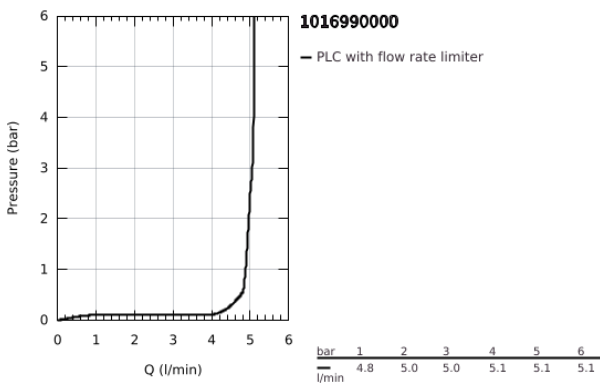

10 169 900 00 **GROHE CUBE0 BASIN MIXER 1/2"**
S-SIZE

PRODUCT DESCRIPTION

- Colour: Chrome
 - monobloc installation
 - metal lever
 - 28 mm ceramic cartridge with GROHE SilkMove
 - adjustable flow rate limiter
 - with temperature limiter
 - GROHE EcoJoy - Less water, perfect flow
 - maximum flow rate (at 3 bar): 5 l/min
 - GROHE FastFixation installation system
 - smooth body
-
- flexible connection hoses

10 169 900 00 **GROHE CUBEO BASIN MIXER 1/2"**
S-SIZE

SPARE PARTS, January 2023 – now

- 1: Cubeo Lever (Spare part-nr. 1060130000)
 - 2: Shield for cross handle (Spare part-nr. 46581000)
 - 3: retaining ring (Spare part-nr. 07419000)
 - 4: Cartridge (Spare part-nr. 46580000)
 - 5: Flow restrictor (Spare part-nr. 48159000)
 - 6: Cubeo Rosette (Spare part-nr. 1060150000)
 - 7: Shank mounting kit (Spare part-nr. 46249000)
 - 8: Waste set with push-open plug (Spare part-nr. 65807000)*
 - 9: Mounting wrench (Spare part-nr. 19017000)*
- * Optional accessories