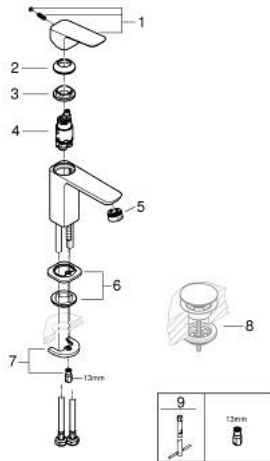

10 169 900 00 **GROHE CUBE0 BASIN MIXER 1/2"**
S-SIZE

PRODUCT DESCRIPTION

- Colour: Chrome
 - monobloc installation
 - metal lever
 - 28 mm ceramic cartridge with GROHE SilkMove
 - adjustable flow rate limiter
 - with temperature limiter
 - GROHE EcoJoy - Less water, perfect flow
 - maximum flow rate (at 3 bar): 5 l/min
 - GROHE FastFixation installation system
 - smooth body
-
- flexible connection hoses

10 169 900 00 **GROHE CUBEO BASIN MIXER 1/2"**
S-SIZE

SPARE PARTS, January 2023 – now

- 1: Cubeo Lever (Spare part-nr. 1060130000)
 - 2: Shield for cross handle (Spare part-nr. 46581000)
 - 3: retaining ring (Spare part-nr. 07419000)
 - 4: Cartridge (Spare part-nr. 46580000)
 - 5: Flow restrictor (Spare part-nr. 48159000)
 - 6: Cubeo Rosette (Spare part-nr. 1060150000)
 - 7: Shank mounting kit (Spare part-nr. 46249000)
 - 8: Waste set with push-open plug (Spare part-nr. 65807000)*
 - 9: Mounting wrench (Spare part-nr. 19017000)*
- * Optional accessories