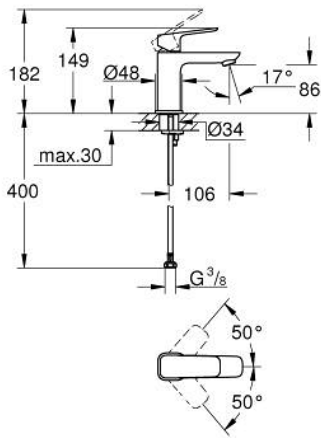

10 169 900 00 **GROHE CUBE0 BASIN MIXER 1/2"**
S-SIZE

PRODUCT DESCRIPTION

- Colour: Chrome
 - monobloc installation
 - metal lever
 - 28 mm ceramic cartridge with GROHE SilkMove
 - adjustable flow rate limiter
 - with temperature limiter
 - GROHE EcoJoy - Less water, perfect flow
 - maximum flow rate (at 3 bar): 5 l/min
 - GROHE FastFixation installation system
 - smooth body
-
- flexible connection hoses

10 169 900 00 **GROHE CUBEO BASIN MIXER 1/2"**
S-SIZE

SPARE PARTS, January 2023 – now

- 1: Cubeo Lever (Spare part-nr. 1060130000)
 - 2: Shield for cross handle (Spare part-nr. 46581000)
 - 3: retaining ring (Spare part-nr. 07419000)
 - 4: Cartridge (Spare part-nr. 46580000)
 - 5: Flow restrictor (Spare part-nr. 48159000)
 - 6: Cubeo Rosette (Spare part-nr. 1060150000)
 - 7: Shank mounting kit (Spare part-nr. 46249000)
 - 8: Waste set with push-open plug (Spare part-nr. 65807000)*
 - 9: Mounting wrench (Spare part-nr. 19017000)*
- * Optional accessories