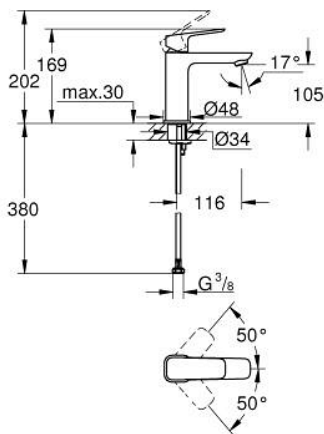

10 175 500 00 **GROHE CUBE0 BASIN MIXER 1/2"**  
**M-SIZE**

**PRODUCT DESCRIPTION**

- Colour: Chrome
  - monobloc installation
  - metal lever
  - 28 mm ceramic cartridge with GROHE SilkMove
  - adjustable flow rate limiter
  - with temperature limiter
  - GROHE EcoJoy - Less water, perfect flow
  - maximum flow rate (at 3 bar): 5 l/min
  - GROHE FastFixation installation system
  - smooth body
- 
- flexible connection hoses

10 175 500 00 **GROHE CUBEO BASIN MIXER 1/2"**  
**M-SIZE**

**SPARE PARTS**, January 2023 – now

- 1: Cubeo Lever (Spare part-nr. 1060130000)
  - 2: Shield for cross handle (Spare part-nr. 46581000)
  - 3: retaining ring (Spare part-nr. 07419000)
  - 4: Cartridge (Spare part-nr. 46580000)
  - 5: Flow restrictor (Spare part-nr. 48159000)
  - 6: Cubeo Rosette (Spare part-nr. 1060150000)
  - 7: Shank mounting kit (Spare part-nr. 46645000)
  - 8: Waste set with push-open plug (Spare part-nr. 65807000)\*
  - 9: Mounting wrench (Spare part-nr. 19017000)\*
- \* Optional accessories