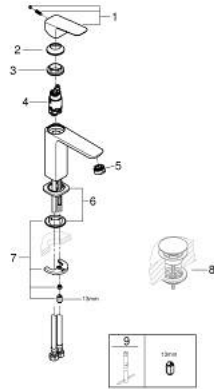

10 175 500 00 **GROHE CUBE0 BASIN MIXER 1/2"**  
**M-SIZE**

**PRODUCT DESCRIPTION**

- Colour: Chrome
  - monobloc installation
  - metal lever
  - 28 mm ceramic cartridge with GROHE SilkMove
  - adjustable flow rate limiter
  - with temperature limiter
  - GROHE EcoJoy - Less water, perfect flow
  - maximum flow rate (at 3 bar): 5 l/min
  - GROHE FastFixation installation system
  - smooth body
- 
- flexible connection hoses

10 175 500 00 **GROHE CUBEO BASIN MIXER 1/2"**  
**M-SIZE**

**SPARE PARTS**, January 2023 – now

- 1: Cubeo Lever (Spare part-nr. 1060130000)
  - 2: Shield for cross handle (Spare part-nr. 46581000)
  - 3: retaining ring (Spare part-nr. 07419000)
  - 4: Cartridge (Spare part-nr. 46580000)
  - 5: Flow restrictor (Spare part-nr. 48159000)
  - 6: Cubeo Rosette (Spare part-nr. 1060150000)
  - 7: Shank mounting kit (Spare part-nr. 46645000)
  - 8: Waste set with push-open plug (Spare part-nr. 65807000)\*
  - 9: Mounting wrench (Spare part-nr. 19017000)\*
- \* Optional accessories