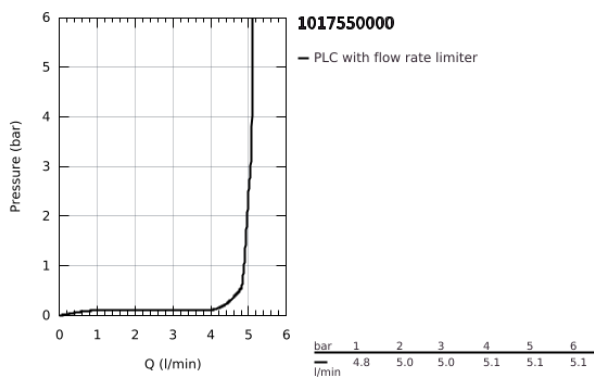

10 175 500 00 **GROHE CUBE0 BASIN MIXER 1/2"**  
**M-SIZE**

**PRODUCT DESCRIPTION**

- Colour: Chrome
  - monobloc installation
  - metal lever
  - 28 mm ceramic cartridge with GROHE SilkMove
  - adjustable flow rate limiter
  - with temperature limiter
  - GROHE EcoJoy - Less water, perfect flow
  - maximum flow rate (at 3 bar): 5 l/min
  - GROHE FastFixation installation system
  - smooth body
- 
- flexible connection hoses

10 175 500 00 **GROHE CUBEO BASIN MIXER 1/2"**  
**M-SIZE**

**SPARE PARTS**, January 2023 – now

- 1: Cubeo Lever (Spare part-nr. 1060130000)
  - 2: Shield for cross handle (Spare part-nr. 46581000)
  - 3: retaining ring (Spare part-nr. 07419000)
  - 4: Cartridge (Spare part-nr. 46580000)
  - 5: Flow restrictor (Spare part-nr. 48159000)
  - 6: Cubeo Rosette (Spare part-nr. 1060150000)
  - 7: Shank mounting kit (Spare part-nr. 46645000)
  - 8: Waste set with push-open plug (Spare part-nr. 65807000)\*
  - 9: Mounting wrench (Spare part-nr. 19017000)\*
- \* Optional accessories