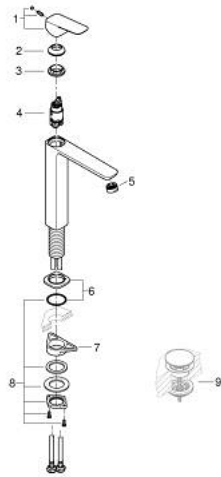

10 172 900 00 **GROHE CUBE BASIN MIXER 1/2"**
XL-SIZE

PRODUCT DESCRIPTION

- Colour: Chrome
- monobloc installation
- for free-standing basins
- metal lever
- 28 mm ceramic cartridge with GROHE SilkMove
- adjustable flow rate limiter
- with temperature limiter
- GROHE EcoJoy - Less water, perfect flow
- maximum flow rate (at 3 bar): 5 l/min
- GROHE AquaGuide adjustable mousseur
- GROHE FastFixation installation system
- smooth body

- flexible connection hoses

10 172 900 00 **GROHE CUBE BASIN MIXER 1/2"**
XL-SIZE

SPARE PARTS, January 2023 – now

- 1: Cubeo Lever (Spare part-nr. 1060130000)
 - 2: Shield for cross handle (Spare part-nr. 46581000)
 - 3: retaining ring (Spare part-nr. 07419000)
 - 4: Cartridge (Spare part-nr. 46580000)
 - 5: Flow straightener (Spare part-nr. 46837000)
 - 6: escutcheon (Spare part-nr. 1060160000)
 - 7: Support plate (Spare part-nr. 05334000)
 - 8: Shank fastening assembly (Spare part-nr. 48384000)
 - 9: Waste set with push-open plug (Spare part-nr. 65807000)*
- * Optional accessories