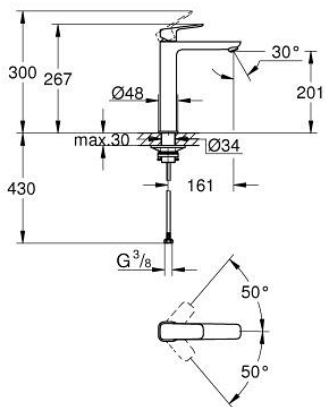

10 172 900 00 **GROHE CUBE BASIN MIXER 1/2"**
XL-SIZE

PRODUCT DESCRIPTION

- Colour: Chrome
- monobloc installation
- for free-standing basins
- metal lever
- 28 mm ceramic cartridge with GROHE SilkMove
- adjustable flow rate limiter
- with temperature limiter
- GROHE EcoJoy - Less water, perfect flow
- maximum flow rate (at 3 bar): 5 l/min
- GROHE AquaGuide adjustable mousseur
- GROHE FastFixation installation system
- smooth body

- flexible connection hoses

10 172 900 00 **GROHE CUBE BASIN MIXER 1/2"**
XL-SIZE

SPARE PARTS, January 2023 – now

- 1: Cubeo Lever (Spare part-nr. 1060130000)
 - 2: Shield for cross handle (Spare part-nr. 46581000)
 - 3: retaining ring (Spare part-nr. 07419000)
 - 4: Cartridge (Spare part-nr. 46580000)
 - 5: Flow straightener (Spare part-nr. 46837000)
 - 6: escutcheon (Spare part-nr. 1060160000)
 - 7: Support plate (Spare part-nr. 05334000)
 - 8: Shank fastening assembly (Spare part-nr. 48384000)
 - 9: Waste set with push-open plug (Spare part-nr. 65807000)*
- * Optional accessories