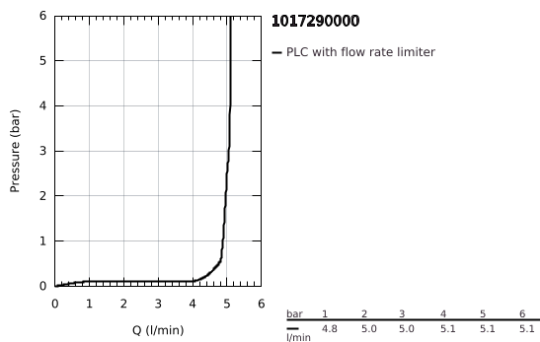

10 172 900 00 **GROHE CUBE BASIN MIXER 1/2"**
XL-SIZE

PRODUCT DESCRIPTION

- Colour: Chrome
- monobloc installation
- for free-standing basins
- metal lever
- 28 mm ceramic cartridge with GROHE SilkMove
- adjustable flow rate limiter
- with temperature limiter
- GROHE EcoJoy - Less water, perfect flow
- maximum flow rate (at 3 bar): 5 l/min
- GROHE AquaGuide adjustable mousseur
- GROHE FastFixation installation system
- smooth body

- flexible connection hoses

10 172 900 00 **GROHE CUBE BASIN MIXER 1/2"**
XL-SIZE

SPARE PARTS, January 2023 – now

- 1: Cubeo Lever (Spare part-nr. 1060130000)
 - 2: Shield for cross handle (Spare part-nr. 46581000)
 - 3: retaining ring (Spare part-nr. 07419000)
 - 4: Cartridge (Spare part-nr. 46580000)
 - 5: Flow straightener (Spare part-nr. 46837000)
 - 6: escutcheon (Spare part-nr. 1060160000)
 - 7: Support plate (Spare part-nr. 05334000)
 - 8: Shank fastening assembly (Spare part-nr. 48384000)
 - 9: Waste set with push-open plug (Spare part-nr. 65807000)*
- * Optional accessories