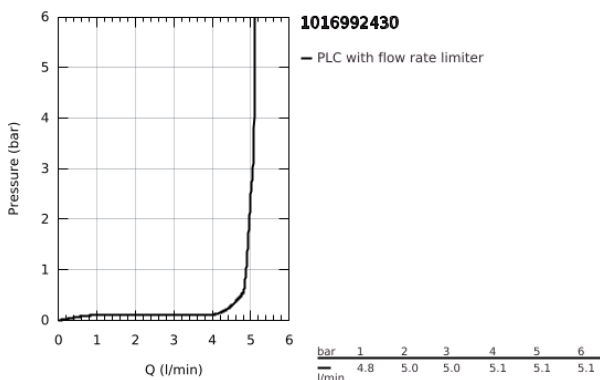

10 169 924 30 **GROHE CUBE0 BASIN MIXER 1/2"**
S-SIZE

PRODUCT DESCRIPTION

- Colour: matte black
 - monobloc installation
 - metal lever
 - 28 mm ceramic cartridge with GROHE SilkMove
 - adjustable flow rate limiter
 - with temperature limiter
 - GROHE EcoJoy - Less water, perfect flow
 - maximum flow rate (at 3 bar): 5 l/min
 - GROHE FastFixation installation system
 - smooth body
-
- flexible connection hoses

10 169 924 30 **GROHE CUBEO BASIN MIXER 1/2"**
S-SIZE

SPARE PARTS, January 2023 – now

- 1: Cubeo Lever (Spare part-nr. 1060132430)
 - 2: cap (Spare part-nr. 465812430)
 - 3: retaining ring (Spare part-nr. 07419000)
 - 4: Cartridge (Spare part-nr. 46580000)
 - 5: Flow restrictor (Spare part-nr. 481592430)
 - 6: Cubeo Rosette (Spare part-nr. 1060152430)
 - 7: Shank mounting kit (Spare part-nr. 46249000)
 - 8: Waste set with push-open plug (Spare part-nr. 658072430)*
 - 9: Mounting wrench (Spare part-nr. 19017000)*
- * Optional accessories