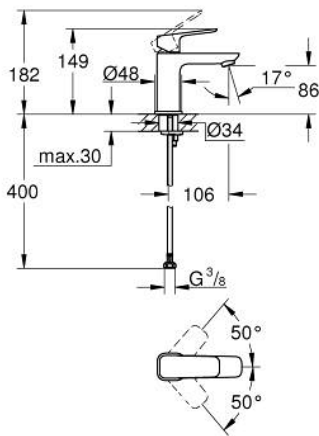

10 169 924 30 **GROHE CUBE0 BASIN MIXER 1/2"**
S-SIZE

PRODUCT DESCRIPTION

- Colour: matte black
 - monobloc installation
 - metal lever
 - 28 mm ceramic cartridge with GROHE SilkMove
 - adjustable flow rate limiter
 - with temperature limiter
 - GROHE EcoJoy - Less water, perfect flow
 - maximum flow rate (at 3 bar): 5 l/min
 - GROHE FastFixation installation system
 - smooth body
-
- flexible connection hoses

10 169 924 30 **GROHE CUBEO BASIN MIXER 1/2"**
S-SIZE

SPARE PARTS, January 2023 – now

- 1: Cubeo Lever (Spare part-nr. 1060132430)
 - 2: cap (Spare part-nr. 465812430)
 - 3: retaining ring (Spare part-nr. 07419000)
 - 4: Cartridge (Spare part-nr. 46580000)
 - 5: Flow restrictor (Spare part-nr. 481592430)
 - 6: Cubeo Rosette (Spare part-nr. 1060152430)
 - 7: Shank mounting kit (Spare part-nr. 46249000)
 - 8: Waste set with push-open plug (Spare part-nr. 658072430)*
 - 9: Mounting wrench (Spare part-nr. 19017000)*
- * Optional accessories