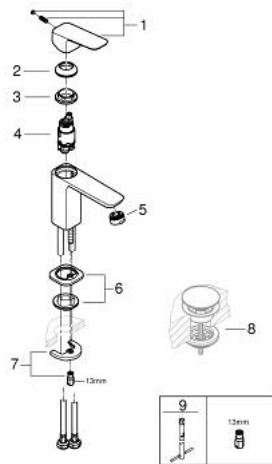

10 169 924 30 **GROHE CUBE0 BASIN MIXER 1/2"**
S-SIZE

PRODUCT DESCRIPTION

- Colour: matte black
 - monobloc installation
 - metal lever
 - 28 mm ceramic cartridge with GROHE SilkMove
 - adjustable flow rate limiter
 - with temperature limiter
 - GROHE EcoJoy - Less water, perfect flow
 - maximum flow rate (at 3 bar): 5 l/min
 - GROHE FastFixation installation system
 - smooth body
-
- flexible connection hoses

10 169 924 30 **GROHE CUBEO BASIN MIXER 1/2"**
S-SIZE

SPARE PARTS, January 2023 – now

- 1: Cubeo Lever (Spare part-nr. 1060132430)
 - 2: cap (Spare part-nr. 465812430)
 - 3: retaining ring (Spare part-nr. 07419000)
 - 4: Cartridge (Spare part-nr. 46580000)
 - 5: Flow restrictor (Spare part-nr. 481592430)
 - 6: Cubeo Rosette (Spare part-nr. 1060152430)
 - 7: Shank mounting kit (Spare part-nr. 46249000)
 - 8: Waste set with push-open plug (Spare part-nr. 658072430)*
 - 9: Mounting wrench (Spare part-nr. 19017000)*
- * Optional accessories