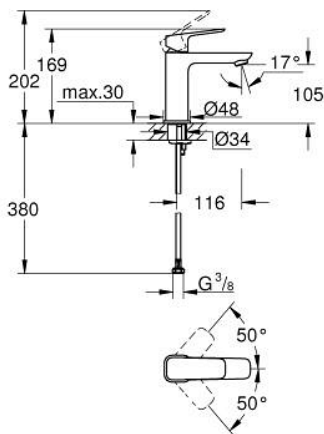

10 175 524 30 **GROHE CUBE0 BASIN MIXER 1/2"**
M-SIZE

PRODUCT DESCRIPTION

- Colour: matte black
 - monobloc installation
 - metal lever
 - 28 mm ceramic cartridge with GROHE SilkMove
 - adjustable flow rate limiter
 - with temperature limiter
 - GROHE EcoJoy - Less water, perfect flow
 - maximum flow rate (at 3 bar): 5 l/min
 - GROHE FastFixation installation system
 - smooth body
-
- flexible connection hoses

10 175 524 30 **GROHE CUBEO BASIN MIXER 1/2"**
M-SIZE

SPARE PARTS, January 2023 – now

- 1: Cubeo Lever (Spare part-nr. 1060132430)
- 2: cap (Spare part-nr. 465812430)
- 3: retaining ring (Spare part-nr. 07419000)
- 4: Cartridge (Spare part-nr. 46580000)
- 5: Flow restrictor (Spare part-nr. 481592430)
- 6: Cubeo Rosette (Spare part-nr. 1060152430)
- 7: Shank mounting kit (Spare part-nr. 46645000)
- 8: Waste set with push-open plug (Spare part-nr. 658072430)*
- 9: Mounting wrench (Spare part-nr. 19017000)*