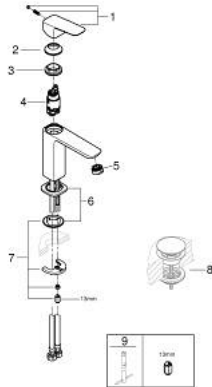

10 175 524 30 **GROHE CUBE0 BASIN MIXER 1/2"**
M-SIZE

PRODUCT DESCRIPTION

- Colour: matte black
 - monobloc installation
 - metal lever
 - 28 mm ceramic cartridge with GROHE SilkMove
 - adjustable flow rate limiter
 - with temperature limiter
 - GROHE EcoJoy - Less water, perfect flow
 - maximum flow rate (at 3 bar): 5 l/min
 - GROHE FastFixation installation system
 - smooth body
-
- flexible connection hoses

10 175 524 30 **GROHE CUBEO BASIN MIXER 1/2"**
M-SIZE

SPARE PARTS, January 2023 – now

- 1: Cubeo Lever (Spare part-nr. 1060132430)
- 2: cap (Spare part-nr. 465812430)
- 3: retaining ring (Spare part-nr. 07419000)
- 4: Cartridge (Spare part-nr. 46580000)
- 5: Flow restrictor (Spare part-nr. 481592430)
- 6: Cubeo Rosette (Spare part-nr. 1060152430)
- 7: Shank mounting kit (Spare part-nr. 46645000)
- 8: Waste set with push-open plug (Spare part-nr. 658072430)*
- 9: Mounting wrench (Spare part-nr. 19017000)*