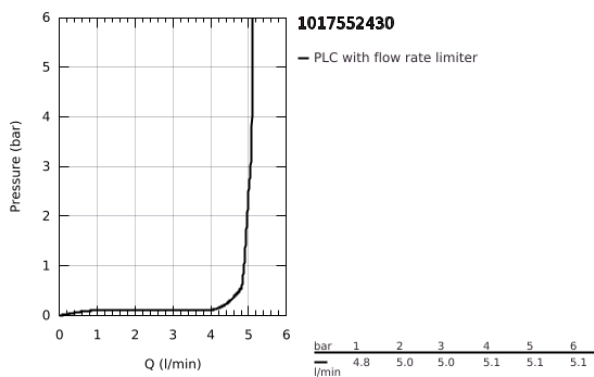

10 175 524 30 **GROHE CUBE0 BASIN MIXER 1/2"**
M-SIZE

PRODUCT DESCRIPTION

- Colour: matte black
 - monobloc installation
 - metal lever
 - 28 mm ceramic cartridge with GROHE SilkMove
 - adjustable flow rate limiter
 - with temperature limiter
 - GROHE EcoJoy - Less water, perfect flow
 - maximum flow rate (at 3 bar): 5 l/min
 - GROHE FastFixation installation system
 - smooth body
-
- flexible connection hoses

10 175 524 30 **GROHE CUBEO BASIN MIXER 1/2"**
M-SIZE

SPARE PARTS, January 2023 – now

- 1: Cubeo Lever (Spare part-nr. 1060132430)
- 2: cap (Spare part-nr. 465812430)
- 3: retaining ring (Spare part-nr. 07419000)
- 4: Cartridge (Spare part-nr. 46580000)
- 5: Flow restrictor (Spare part-nr. 481592430)
- 6: Cubeo Rosette (Spare part-nr. 1060152430)
- 7: Shank mounting kit (Spare part-nr. 46645000)
- 8: Waste set with push-open plug (Spare part-nr. 658072430)*
- 9: Mounting wrench (Spare part-nr. 19017000)*