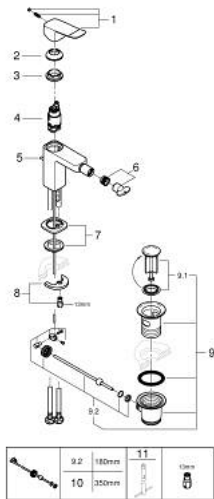

10 187 700 00 **DICE BIDET MIXER 1/2"**
S-SIZE

PRODUCT DESCRIPTION

- Colour: Chrome
- monobloc installation
- metal lever
- 28 mm ceramic cartridge with GROHE SilkMove
- adjustable flow rate limiter
- with temperature limiter
- GROHE LongLife finish
- GROHE EcoJoy - Less water, perfect flow
- maximum flow rate (at 3 bar): 5 l/min
- GROHE QuickTool included
- with ball joint
- pop-up waste set 1 1/4"
- flexible connection hoses

10 187 700 00 **DICE BIDET MIXER 1/2"**
S-SIZE

SPARE PARTS, January 2023 – now

- 1: lever (Spare part-nr. 1060140000)
- 2: Shield for cross handle (Spare part-nr. 46581000)
- 3: retaining ring (Spare part-nr. 07419000)
- 4: Cartridge (Spare part-nr. 46580000)
- 5: Lift rod (Spare part-nr. 65936PD0)
- 6: Ball-joint aerator (Spare part-nr. 48552000)
- 7: Cubeo Rosette (Spare part-nr. 1060150000)
- 8: Shank mounting kit (Spare part-nr. 46249000)
- 9: Pop-up waste set 1 1/4" (Spare part-nr. 28910000)
- 9.1: Chrome bath plug (Spare part-nr. 07182000)
- 9.2: Eccentric rod (Spare part-nr. 07052000)
- 10: Eccentric rod (Spare part-nr. 07341000)*
- 11: Mounting wrench (Spare part-nr. 19017000)*