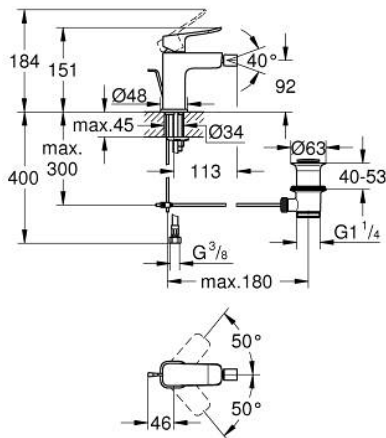

10 187 700 00 **DICE BIDET MIXER 1/2"**
S-SIZE

PRODUCT DESCRIPTION

- Colour: Chrome
- monobloc installation
- metal lever
- 28 mm ceramic cartridge with GROHE SilkMove
- adjustable flow rate limiter
- with temperature limiter
- GROHE LongLife finish
- GROHE EcoJoy - Less water, perfect flow
- maximum flow rate (at 3 bar): 5 l/min
- GROHE QuickTool included
- with ball joint
- pop-up waste set 1 1/4"
- flexible connection hoses

10 187 700 00 **DICE BIDET MIXER 1/2"**
S-SIZE

SPARE PARTS, January 2023 – now

- 1: lever (Spare part-nr. 1060140000)
- 2: Shield for cross handle (Spare part-nr. 46581000)
- 3: retaining ring (Spare part-nr. 07419000)
- 4: Cartridge (Spare part-nr. 46580000)
- 5: Lift rod (Spare part-nr. 65936PD0)
- 6: Ball-joint aerator (Spare part-nr. 48552000)
- 7: Cubeo Rosette (Spare part-nr. 1060150000)
- 8: Shank mounting kit (Spare part-nr. 46249000)
- 9: Pop-up waste set 1 1/4" (Spare part-nr. 28910000)
- 9.1: Chrome bath plug (Spare part-nr. 07182000)
- 9.2: Eccentric rod (Spare part-nr. 07052000)
- 10: Eccentric rod (Spare part-nr. 07341000)*
- 11: Mounting wrench (Spare part-nr. 19017000)*