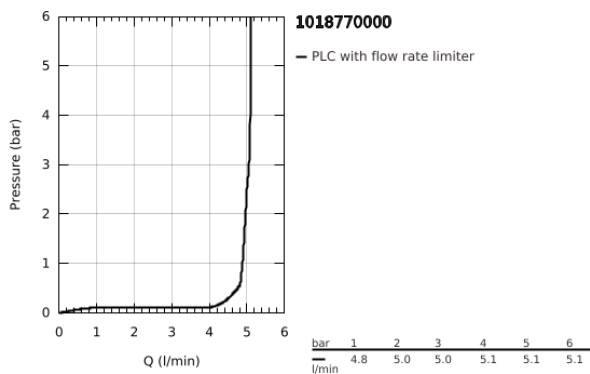

10 187 700 00 **DICE BIDET MIXER 1/2"**
S-SIZE

PRODUCT DESCRIPTION

- Colour: Chrome
- monobloc installation
- metal lever
- 28 mm ceramic cartridge with GROHE SilkMove
- adjustable flow rate limiter
- with temperature limiter
- GROHE LongLife finish
- GROHE EcoJoy - Less water, perfect flow
- maximum flow rate (at 3 bar): 5 l/min
- GROHE QuickTool included
- with ball joint
- pop-up waste set 1 1/4"
- flexible connection hoses

10 187 700 00 **DICE BIDET MIXER 1/2"**
S-SIZE

SPARE PARTS, January 2023 – now

- 1: lever (Spare part-nr. 1060140000)
- 2: Shield for cross handle (Spare part-nr. 46581000)
- 3: retaining ring (Spare part-nr. 07419000)
- 4: Cartridge (Spare part-nr. 46580000)
- 5: Lift rod (Spare part-nr. 65936PD0)
- 6: Ball-joint aerator (Spare part-nr. 48552000)
- 7: Cubeo Rosette (Spare part-nr. 1060150000)
- 8: Shank mounting kit (Spare part-nr. 46249000)
- 9: Pop-up waste set 1 1/4" (Spare part-nr. 28910000)
- 9.1: Chrome bath plug (Spare part-nr. 07182000)
- 9.2: Eccentric rod (Spare part-nr. 07052000)
- 10: Eccentric rod (Spare part-nr. 07341000)*
- 11: Mounting wrench (Spare part-nr. 19017000)*