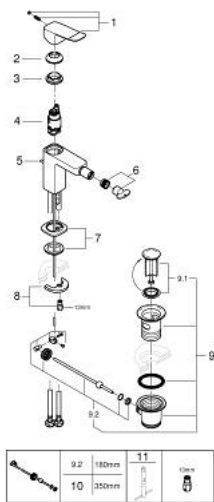

10 187 724 30 **DICE BIDET MIXER 1/2"**
S-SIZE

PRODUCT DESCRIPTION

- Colour: matte black
 - monobloc installation
 - metal lever
 - 28 mm ceramic cartridge with GROHE SilkMove
 - adjustable flow rate limiter
 - with temperature limiter
 - GROHE EcoJoy - Less water, perfect flow
 - maximum flow rate (at 3 bar): 5 l/min
 - GROHE QuickTool included
 - with ball joint
 - pop-up waste set 1 1/4"
-
- flexible connection hoses

10 187 724 30 **DICE BIDET MIXER 1/2"**
S-SIZE

SPARE PARTS, January 2023 – now

- 1: lever (Spare part-nr. 1060142430)
 - 2: Shield for cross handle (Spare part-nr. 465812430)
 - 3: retaining ring (Spare part-nr. 07419000)
 - 4: Cartridge (Spare part-nr. 46580000)
 - 5: lift rod (Spare part-nr. 659362430)
 - 6: Ball-joint aerator (Spare part-nr. 485522430)
 - 7: Cubeo Rosette (Spare part-nr. 1060152430)
 - 8: Shank mounting kit (Spare part-nr. 46249000)
 - 9: Pop-up waste set 1 1/4" (Spare part-nr. 289102430)
 - 9.1: Chrome bath plug (Spare part-nr. 071822430)
 - 9.2: Eccentric rod (Spare part-nr. 07052000)
 - 10: Eccentric rod (Spare part-nr. 07341000)*
 - 11: Mounting wrench (Spare part-nr. 19017000)*
- * Optional accessories