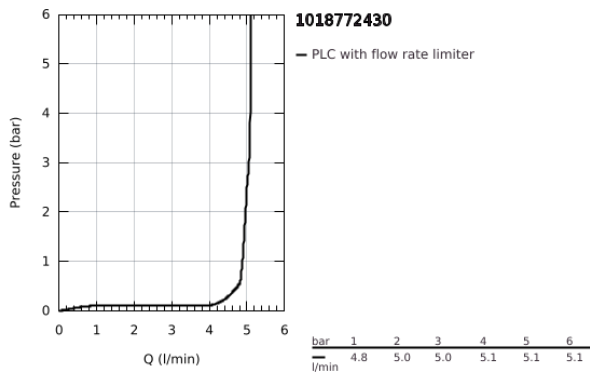

10 187 724 30 **DICE BIDET MIXER 1/2"**
S-SIZE

PRODUCT DESCRIPTION

- Colour: matte black
 - monobloc installation
 - metal lever
 - 28 mm ceramic cartridge with GROHE SilkMove
 - adjustable flow rate limiter
 - with temperature limiter
 - GROHE EcoJoy - Less water, perfect flow
 - maximum flow rate (at 3 bar): 5 l/min
 - GROHE QuickTool included
 - with ball joint
 - pop-up waste set 1 1/4"
-
- flexible connection hoses

10 187 724 30 **DICE BIDET MIXER 1/2"**
S-SIZE

SPARE PARTS, January 2023 – now

- 1: lever (Spare part-nr. 1060142430)
 - 2: Shield for cross handle (Spare part-nr. 465812430)
 - 3: retaining ring (Spare part-nr. 07419000)
 - 4: Cartridge (Spare part-nr. 46580000)
 - 5: lift rod (Spare part-nr. 659362430)
 - 6: Ball-joint aerator (Spare part-nr. 485522430)
 - 7: Cubeo Rosette (Spare part-nr. 1060152430)
 - 8: Shank mounting kit (Spare part-nr. 46249000)
 - 9: Pop-up waste set 1 1/4" (Spare part-nr. 289102430)
 - 9.1: Chrome bath plug (Spare part-nr. 071822430)
 - 9.2: Eccentric rod (Spare part-nr. 07052000)
 - 10: Eccentric rod (Spare part-nr. 07341000)*
 - 11: Mounting wrench (Spare part-nr. 19017000)*
- * Optional accessories