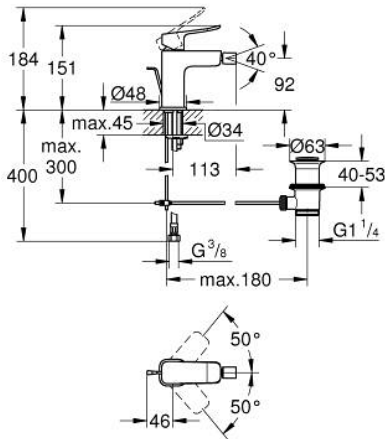

10 187 724 30 **DICE BIDET MIXER 1/2"**
S-SIZE

PRODUCT DESCRIPTION

- Colour: matte black
 - monobloc installation
 - metal lever
 - 28 mm ceramic cartridge with GROHE SilkMove
 - adjustable flow rate limiter
 - with temperature limiter
 - GROHE EcoJoy - Less water, perfect flow
 - maximum flow rate (at 3 bar): 5 l/min
 - GROHE QuickTool included
 - with ball joint
 - pop-up waste set 1 1/4"
-
- flexible connection hoses

10 187 724 30 **DICE BIDET MIXER 1/2"**
S-SIZE

SPARE PARTS, January 2023 – now

- 1: lever (Spare part-nr. 1060142430)
 - 2: Shield for cross handle (Spare part-nr. 465812430)
 - 3: retaining ring (Spare part-nr. 07419000)
 - 4: Cartridge (Spare part-nr. 46580000)
 - 5: lift rod (Spare part-nr. 659362430)
 - 6: Ball-joint aerator (Spare part-nr. 485522430)
 - 7: Cubeo Rosette (Spare part-nr. 1060152430)
 - 8: Shank mounting kit (Spare part-nr. 46249000)
 - 9: Pop-up waste set 1 1/4" (Spare part-nr. 289102430)
 - 9.1: Chrome bath plug (Spare part-nr. 071822430)
 - 9.2: Eccentric rod (Spare part-nr. 07052000)
 - 10: Eccentric rod (Spare part-nr. 07341000)*
 - 11: Mounting wrench (Spare part-nr. 19017000)*
- * Optional accessories