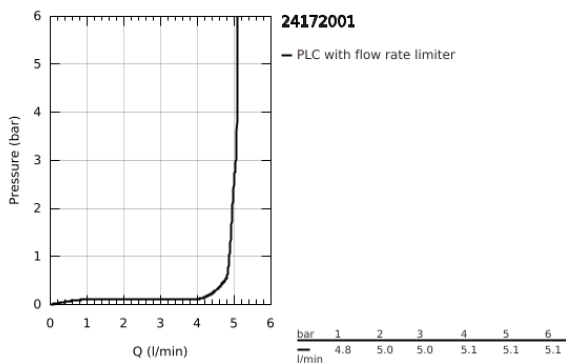

24 172 001 **ESSENCE BASIN MIXER 1/2"**
S-SIZE

PRODUCT DESCRIPTION

- Colour: Chrome
- monobloc installation
- metal lever
- 28 mm ceramic cartridge with GROHE SilkMove
- with temperature limiter
- GROHE LongLife finish
- GROHE EcoJoy - Less water, perfect flow
- maximum flow rate (at 3 bar): 5 l/min
- GROHE AquaGuide adjustable mousseur
- GROHE FastFixation Plus installation system
- smooth body

- flexible connection hoses

- professional edition
- replaces Essence basin mixer 23 590 xx1

24 172 001 ESSENCE BASIN MIXER 1/2"
S-SIZE

SPARE PARTS, February 2022 – now

- 1: Lever (Spare part-nr. 46917000)
 - 2: retaining ring (Spare part-nr. 46715000)
 - 3: Cartridge (Spare part-nr. 46580000)
 - 4: Flow restrictor (Spare part-nr. 48270000)
 - 5: Escutcheon (Spare part-nr. 48603000)
 - 6: Shank mounting kit (Spare part-nr. 46645000)
 - 7: Mounting wrench (Spare part-nr. 19017000)*
 - 8: Waste set with push-open plug (Spare part-nr. 65807000)*
- * Optional accessories