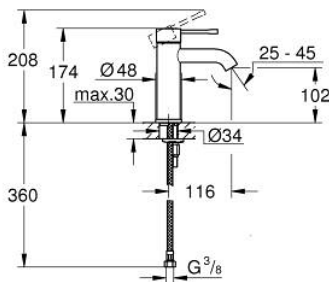

24 172 001 **ESSENCE BASIN MIXER 1/2"**
S-SIZE

PRODUCT DESCRIPTION

- Colour: Chrome
- monobloc installation
- metal lever
- 28 mm ceramic cartridge with GROHE SilkMove
- with temperature limiter
- GROHE LongLife finish
- GROHE EcoJoy - Less water, perfect flow
- maximum flow rate (at 3 bar): 5 l/min
- GROHE AquaGuide adjustable mousseur
- GROHE FastFixation Plus installation system
- smooth body

- flexible connection hoses

- professional edition
- replaces Essence basin mixer 23 590 xx1

24 172 001 ESSENCE BASIN MIXER 1/2"
S-SIZE

SPARE PARTS, February 2022 – now

- 1: Lever (Spare part-nr. 46917000)
 - 2: retaining ring (Spare part-nr. 46715000)
 - 3: Cartridge (Spare part-nr. 46580000)
 - 4: Flow restrictor (Spare part-nr. 48270000)
 - 5: Escutcheon (Spare part-nr. 48603000)
 - 6: Shank mounting kit (Spare part-nr. 46645000)
 - 7: Mounting wrench (Spare part-nr. 19017000)*
 - 8: Waste set with push-open plug (Spare part-nr. 65807000)*
- * Optional accessories