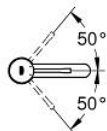

24 172 001 **ESSENCE BASIN MIXER 1/2"**
S-SIZE

PRODUCT DESCRIPTION

- Colour: Chrome
- monobloc installation
- metal lever
- 28 mm ceramic cartridge with GROHE SilkMove
- with temperature limiter
- GROHE LongLife finish
- GROHE EcoJoy - Less water, perfect flow
- maximum flow rate (at 3 bar): 5 l/min
- GROHE AquaGuide adjustable mousseur
- GROHE FastFixation Plus installation system
- smooth body

- flexible connection hoses

- professional edition
- replaces Essence basin mixer 23 590 xx1

24 172 001 ESSENCE BASIN MIXER 1/2"
S-SIZE

SPARE PARTS, February 2022 – now

- 1: Lever (Spare part-nr. 46917000)
 - 2: retaining ring (Spare part-nr. 46715000)
 - 3: Cartridge (Spare part-nr. 46580000)
 - 4: Flow restrictor (Spare part-nr. 48270000)
 - 5: Escutcheon (Spare part-nr. 48603000)
 - 6: Shank mounting kit (Spare part-nr. 46645000)
 - 7: Mounting wrench (Spare part-nr. 19017000)*
 - 8: Waste set with push-open plug (Spare part-nr. 65807000)*
- * Optional accessories