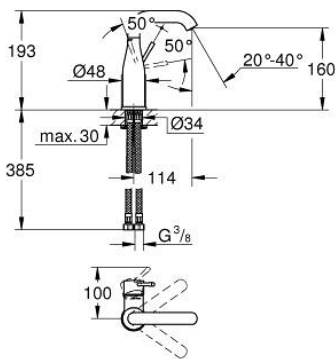

24 176 001 **ESSENCE BASIN MIXER 1/2"**
M-SIZE

PRODUCT DESCRIPTION

- Colour: Chrome
- monobloc installation
- metal lever
- 28 mm ceramic cartridge with GROHE SilkMove
- with temperature limiter
- GROHE LongLife finish
- GROHE EcoJoy - Less water, perfect flow
- maximum flow rate (at 3 bar): 5 l/min
- GROHE AquaGuide adjustable mousseur
- GROHE FastFixation Plus installation system
- swivel spout with mousseur and stop limiter
- adjustable swivel area 0° / 150° / 360°
- smooth body
- flexible connection hoses
- professional edition
- replaces Essence basin mixer 23 463 001

24 176 001 **ESSENCE BASIN MIXER 1/2"**
M-SIZE

SPARE PARTS, February 2022 – now

- 1: Lever (Spare part-nr. 46919000)
- 2: Cartridge (Spare part-nr. 46580000)
- 3: screw ring (Spare part-nr. 48591000)
- 4: Swivel tube spout (Spare part-nr. 13373000)
- 4.1: Flow restrictor (Spare part-nr. 48270000)
- 4.2: Sealing washer (Spare part-nr. 0128500M)
- 4.3: Safety ring (Spare part-nr. 4826600M)
- 5: Escutcheon (Spare part-nr. 48603000)
- 6: Shank mounting kit (Spare part-nr. 46645000)
- 7: Connection hose (Spare part-nr. 46255000)
- 8: Mounting wrench (Spare part-nr. 19017000)*
- 9: Waste set with push-open plug (Spare part-nr. 65807000)*