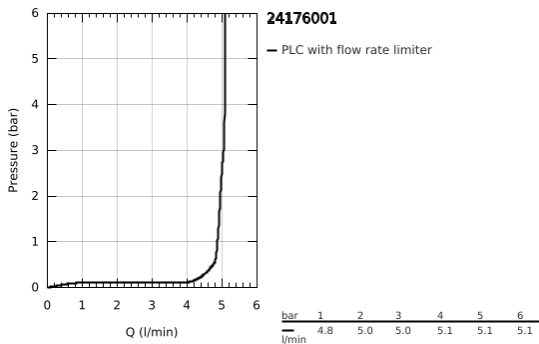

24 176 001 **ESSENCE BASIN MIXER 1/2"**
M-SIZE

PRODUCT DESCRIPTION

- Colour: Chrome
- monobloc installation
- metal lever
- 28 mm ceramic cartridge with GROHE SilkMove
- with temperature limiter
- GROHE LongLife finish
- GROHE EcoJoy - Less water, perfect flow
- maximum flow rate (at 3 bar): 5 l/min
- GROHE AquaGuide adjustable mousseur
- GROHE FastFixation Plus installation system
- swivel spout with mousseur and stop limiter
- adjustable swivel area 0° / 150° / 360°
- smooth body
- flexible connection hoses
- professional edition
- replaces Essence basin mixer 23 463 001

24 176 001 **ESSENCE BASIN MIXER 1/2"**
M-SIZE

SPARE PARTS, February 2022 – now

- 1: Lever (Spare part-nr. 46919000)
- 2: Cartridge (Spare part-nr. 46580000)
- 3: screw ring (Spare part-nr. 48591000)
- 4: Swivel tube spout (Spare part-nr. 13373000)
- 4.1: Flow restrictor (Spare part-nr. 48270000)
- 4.2: Sealing washer (Spare part-nr. 0128500M)
- 4.3: Safety ring (Spare part-nr. 4826600M)
- 5: Escutcheon (Spare part-nr. 48603000)
- 6: Shank mounting kit (Spare part-nr. 46645000)
- 7: Connection hose (Spare part-nr. 46255000)
- 8: Mounting wrench (Spare part-nr. 19017000)*
- 9: Waste set with push-open plug (Spare part-nr. 65807000)*