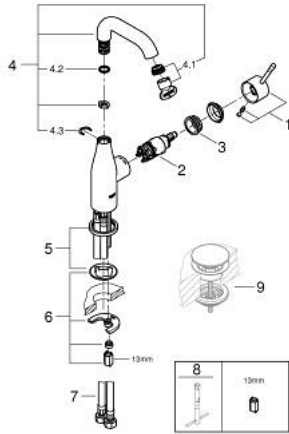

24 176 001 **ESSENCE BASIN MIXER 1/2"**
M-SIZE

PRODUCT DESCRIPTION

- Colour: Chrome
- monobloc installation
- metal lever
- 28 mm ceramic cartridge with GROHE SilkMove
- with temperature limiter
- GROHE LongLife finish
- GROHE EcoJoy - Less water, perfect flow
- maximum flow rate (at 3 bar): 5 l/min
- GROHE AquaGuide adjustable mousseur
- GROHE FastFixation Plus installation system
- swivel spout with mousseur and stop limiter
- adjustable swivel area 0° / 150° / 360°
- smooth body
- flexible connection hoses
- professional edition
- replaces Essence basin mixer 23 463 001

24 176 001 **ESSENCE BASIN MIXER 1/2"**
M-SIZE

SPARE PARTS, February 2022 – now

- 1: Lever (Spare part-nr. 46919000)
- 2: Cartridge (Spare part-nr. 46580000)
- 3: screw ring (Spare part-nr. 48591000)
- 4: Swivel tube spout (Spare part-nr. 13373000)
- 4.1: Flow restrictor (Spare part-nr. 48270000)
- 4.2: Sealing washer (Spare part-nr. 0128500M)
- 4.3: Safety ring (Spare part-nr. 4826600M)
- 5: Escutcheon (Spare part-nr. 48603000)
- 6: Shank mounting kit (Spare part-nr. 46645000)
- 7: Connection hose (Spare part-nr. 46255000)
- 8: Mounting wrench (Spare part-nr. 19017000)*
- 9: Waste set with push-open plug (Spare part-nr. 65807000)*