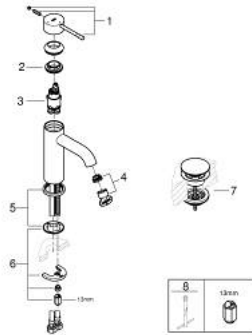

24 179 001 **ESSENCE BASIN MIXER 1/2"**
S-SIZE

PRODUCT DESCRIPTION

- Colour: Chrome
- monobloc installation
- metal lever
- 28 mm ceramic cartridge with GROHE SilkMove
- EcoMode cold water flow in mid-lever position saves energy
- with temperature limiter
- GROHE LongLife finish
- GROHE EcoJoy - Less water, perfect flow
- maximum flow rate (at 3 bar): 5 l/min
- GROHE FastFixation Plus installation system
- smooth body
- waste set with push-open plug
- flexible connection hoses
- professional edition
- replaces Essence basin mixer 23 797 001

24 179 001 **ESSENCE BASIN MIXER 1/2"**
S-SIZE

SPARE PARTS, December 2021 – now

- 1: Lever (Spare part-nr. 46918000)
 - 2: retaining ring (Spare part-nr. 46715000)
 - 3: Cartridge (Spare part-nr. 46580000)
 - 4: Flow restrictor (Spare part-nr. 48270000)
 - 5: Escutcheon (Spare part-nr. 48603000)
 - 6: Shank mounting kit (Spare part-nr. 46645000)
 - 7: Waste set with push-open plug (Spare part-nr. 65807000)
 - 8: Mounting wrench (Spare part-nr. 19017000)*
- * Optional accessories