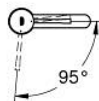

24 179 001 **ESSENCE BASIN MIXER 1/2"**
S-SIZE

PRODUCT DESCRIPTION

- Colour: Chrome
- monobloc installation
- metal lever
- 28 mm ceramic cartridge with GROHE SilkMove
- EcoMode cold water flow in mid-lever position saves energy
- with temperature limiter
- GROHE LongLife finish
- GROHE EcoJoy - Less water, perfect flow
- maximum flow rate (at 3 bar): 5 l/min
- GROHE FastFixation Plus installation system
- smooth body
- waste set with push-open plug
- flexible connection hoses
- professional edition
- replaces Essence basin mixer 23 797 001

24 179 001 **ESSENCE BASIN MIXER 1/2"**
S-SIZE

SPARE PARTS, December 2021 – now

- 1: Lever (Spare part-nr. 46918000)
 - 2: retaining ring (Spare part-nr. 46715000)
 - 3: Cartridge (Spare part-nr. 46580000)
 - 4: Flow restrictor (Spare part-nr. 48270000)
 - 5: Escutcheon (Spare part-nr. 48603000)
 - 6: Shank mounting kit (Spare part-nr. 46645000)
 - 7: Waste set with push-open plug (Spare part-nr. 65807000)
 - 8: Mounting wrench (Spare part-nr. 19017000)*
- * Optional accessories