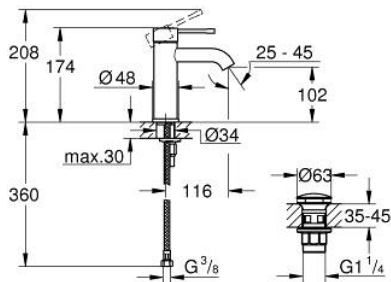

24 179 001 **ESSENCE BASIN MIXER 1/2"**
S-SIZE

PRODUCT DESCRIPTION

- Colour: Chrome
- monobloc installation
- metal lever
- 28 mm ceramic cartridge with GROHE SilkMove
- EcoMode cold water flow in mid-lever position saves energy
- with temperature limiter
- GROHE LongLife finish
- GROHE EcoJoy - Less water, perfect flow
- maximum flow rate (at 3 bar): 5 l/min
- GROHE FastFixation Plus installation system
- smooth body
- waste set with push-open plug
- flexible connection hoses
- professional edition
- replaces Essence basin mixer 23 797 001

24 179 001 **ESSENCE BASIN MIXER 1/2"**
S-SIZE

SPARE PARTS, December 2021 – now

- 1: Lever (Spare part-nr. 46918000)
 - 2: retaining ring (Spare part-nr. 46715000)
 - 3: Cartridge (Spare part-nr. 46580000)
 - 4: Flow restrictor (Spare part-nr. 48270000)
 - 5: Escutcheon (Spare part-nr. 48603000)
 - 6: Shank mounting kit (Spare part-nr. 46645000)
 - 7: Waste set with push-open plug (Spare part-nr. 65807000)
 - 8: Mounting wrench (Spare part-nr. 19017000)*
- * Optional accessories