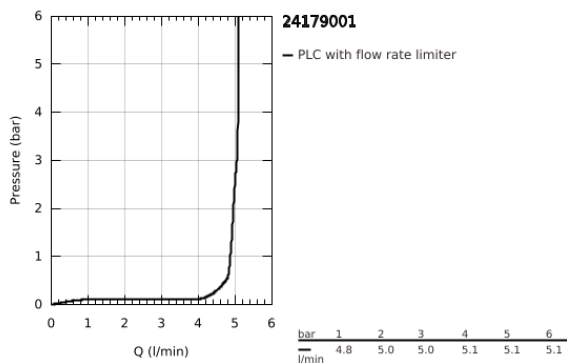

24 179 001 **ESSENCE BASIN MIXER 1/2"**
S-SIZE

PRODUCT DESCRIPTION

- Colour: Chrome
- monobloc installation
- metal lever
- 28 mm ceramic cartridge with GROHE SilkMove
- EcoMode cold water flow in mid-lever position saves energy
- with temperature limiter
- GROHE LongLife finish
- GROHE EcoJoy - Less water, perfect flow
- maximum flow rate (at 3 bar): 5 l/min
- GROHE FastFixation Plus installation system
- smooth body
- waste set with push-open plug
- flexible connection hoses
- professional edition
- replaces Essence basin mixer 23 797 001

24 179 001 **ESSENCE BASIN MIXER 1/2"**
S-SIZE

SPARE PARTS, December 2021 – now

- 1: Lever (Spare part-nr. 46918000)
 - 2: retaining ring (Spare part-nr. 46715000)
 - 3: Cartridge (Spare part-nr. 46580000)
 - 4: Flow restrictor (Spare part-nr. 48270000)
 - 5: Escutcheon (Spare part-nr. 48603000)
 - 6: Shank mounting kit (Spare part-nr. 46645000)
 - 7: Waste set with push-open plug (Spare part-nr. 65807000)
 - 8: Mounting wrench (Spare part-nr. 19017000)*
- * Optional accessories