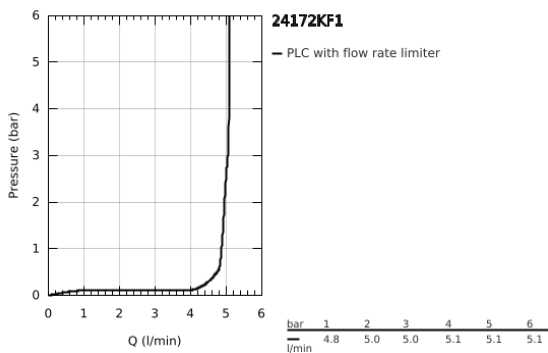

24 172 KF1 **ESSENCE BASIN MIXER 1/2"**
S-SIZE

PRODUCT DESCRIPTION

- Colour: phantom black
- monobloc installation
- metal lever
- 28 mm ceramic cartridge with GROHE SilkMove
- with temperature limiter
- GROHE EcoJoy - Less water, perfect flow
- maximum flow rate (at 3 bar): 5 l/min
- GROHE AquaGuide adjustable mousseur
- GROHE FastFixation Plus installation system
- smooth body

- flexible connection hoses

- professional edition

24 172 KF1 ESSENCE BASIN MIXER 1/2" S-SIZE

SPARE PARTS, March 2022 – now

- 1: Lever (Spare part-nr. 46917KF0)
 - 2: retaining ring (Spare part-nr. 46715000)
 - 3: Cartridge (Spare part-nr. 46580000)
 - 4: Flow restrictor (Spare part-nr. 48270000)
 - 5: Escutcheon (Spare part-nr. 48603KF0)
 - 6: Shank mounting kit (Spare part-nr. 46645000)
 - 7: Mounting wrench (Spare part-nr. 19017000)*
 - 8: Waste set with push-open plug (Spare part-nr. 65807KF0)*
- * Optional accessories