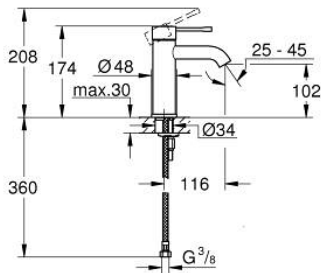

24 172 KF1 **ESSENCE BASIN MIXER 1/2"**
S-SIZE

PRODUCT DESCRIPTION

- Colour: phantom black
- monobloc installation
- metal lever
- 28 mm ceramic cartridge with GROHE SilkMove
- with temperature limiter
- GROHE EcoJoy - Less water, perfect flow
- maximum flow rate (at 3 bar): 5 l/min
- GROHE AquaGuide adjustable mousseur
- GROHE FastFixation Plus installation system
- smooth body

- flexible connection hoses

- professional edition

24 172 KF1 ESSENCE BASIN MIXER 1/2" S-SIZE

SPARE PARTS, March 2022 – now

- 1: Lever (Spare part-nr. 46917KF0)
 - 2: retaining ring (Spare part-nr. 46715000)
 - 3: Cartridge (Spare part-nr. 46580000)
 - 4: Flow restrictor (Spare part-nr. 48270000)
 - 5: Escutcheon (Spare part-nr. 48603KF0)
 - 6: Shank mounting kit (Spare part-nr. 46645000)
 - 7: Mounting wrench (Spare part-nr. 19017000)*
 - 8: Waste set with push-open plug (Spare part-nr. 65807KF0)*
- * Optional accessories