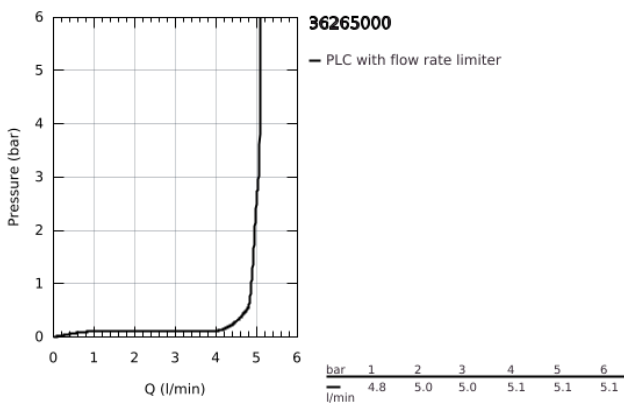

36 265 000 EUROECO COSMOPOLITAN T SELF-CLOSING PILLAR TAP 1/2"

PRODUCT DESCRIPTION

- Colour: Chrome
- marking: blue/red
- GROHE LongLife finish
- GROHE EcoJoy - Less water, perfect flow
- maximum flow rate (at 3 bar): 5 l/min
- 3 adjustable flow times: short - medium - long (factory setting: short), approx. 7, 15, 30 sec (pressure dependent)

36 265 000 EUROECO COSMOPOLITAN T SELF-CLOSING PILLAR TAP 1/2"

SPARE PARTS, February 2016 – now

1: Cartridge (Spare part-nr. 42383000)

1.1: Replacement kit for seal (Spare part-nr. 4271500M)

1.2: Rings (Spare part-nr. 4282000M)