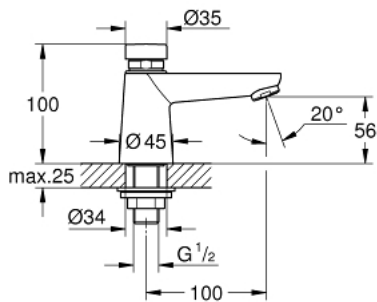

36 265 000 EUROECO COSMOPOLITAN T SELF-CLOSING PILLAR TAP 1/2"

PRODUCT DESCRIPTION

- Colour: Chrome
- marking: blue/red
- GROHE LongLife finish
- GROHE EcoJoy - Less water, perfect flow
- maximum flow rate (at 3 bar): 5 l/min
- 3 adjustable flow times: short - medium - long (factory setting: short), approx. 7, 15, 30 sec (pressure dependent)

36 265 000 EUROECO COSMOPOLITAN T SELF-CLOSING PILLAR TAP 1/2"

SPARE PARTS, February 2016 – now

1: Cartridge (Spare part-nr. 42383000)

1.1: Replacement kit for seal (Spare part-nr. 4271500M)

1.2: Rings (Spare part-nr. 4282000M)

2: Flow restrictor (Spare part-nr. 48159000)

3: Shank mounting kit (Spare part-nr. 45004000)