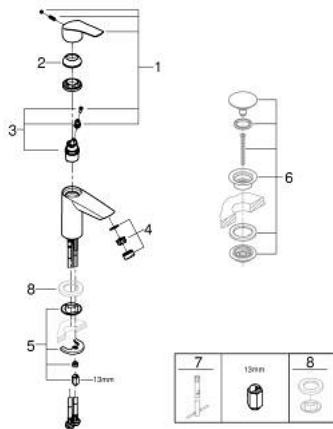

32 467 30L EUROSMART BASIN MIXER 1/2" S-SIZE

PRODUCT DESCRIPTION

- Colour: Chrome
- monobloc installation
- metal lever
- 28 mm ceramic cartridge with GROHE SilkMove
- adjustable flow rate limiter
- with temperature limiter
- mousseur
- GROHE LongLife finish
- Protected Water Ways no contact of water with lead or nickel inside the tap
- GROHE FastFixation installation system
- smooth body
- flexible connection hoses
- min. recommended pressure 0.3 bar
- for low pressure
- professional edition

32 467 30L **EUROSMART BASIN MIXER 1/2"**
S-SIZE

SPARE PARTS, December 2019 – August 2024

- 1: Lever (Spare part-nr. 48548000)
- 2: Shield for cross handle (Spare part-nr. 46116000)
- 3: Cartridge (Spare part-nr. 48518000)
- 4: Flow control (Spare part-nr. 48563000)
- 5: Shank mounting kit (Spare part-nr. 46645000)
- 6: Waste set with push-open plug (Spare part-nr. 65807000)*
- 7: Mounting wrench (Spare part-nr. 19017000)*
- 8: Base plate (Spare part-nr. 48165000)*