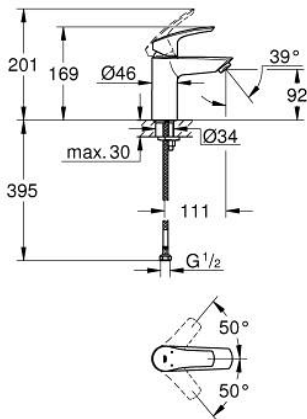

32 467 30L EUROSMART BASIN MIXER 1/2" S-SIZE

PRODUCT DESCRIPTION

- Colour: Chrome
- monobloc installation
- metal lever
- 28 mm ceramic cartridge with GROHE SilkMove
- adjustable flow rate limiter
- with temperature limiter
- mousseur
- GROHE LongLife finish
- Protected Water Ways no contact of water with lead or nickel inside the tap
- GROHE FastFixation installation system
- smooth body
- flexible connection hoses
- min. recommended pressure 0.3 bar
- for low pressure
- professional edition

32 467 30L **EUROSMART BASIN MIXER 1/2"**
S-SIZE

SPARE PARTS, December 2019 – August 2024

- 1: Lever (Spare part-nr. 48548000)
- 2: Shield for cross handle (Spare part-nr. 46116000)
- 3: Cartridge (Spare part-nr. 48518000)
- 4: Flow control (Spare part-nr. 48563000)
- 5: Shank mounting kit (Spare part-nr. 46645000)
- 6: Waste set with push-open plug (Spare part-nr. 65807000)*
- 7: Mounting wrench (Spare part-nr. 19017000)*
- 8: Base plate (Spare part-nr. 48165000)*