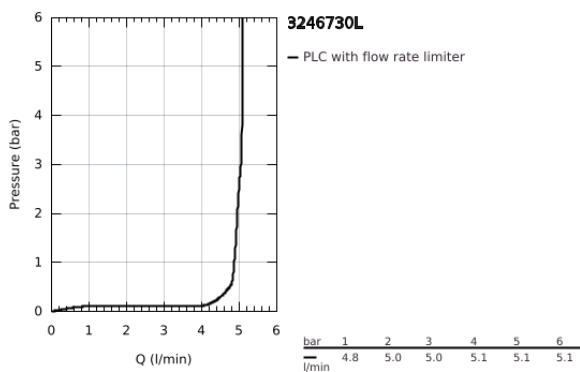

32 467 30L EUROSMART BASIN MIXER 1/2" S-SIZE

PRODUCT DESCRIPTION

- Colour: Chrome
- monobloc installation
- metal lever
- 28 mm ceramic cartridge with GROHE SilkMove
- adjustable flow rate limiter
- with temperature limiter
- mousseur
- GROHE LongLife finish
- Protected Water Ways no contact of water with lead or nickel inside the tap
- GROHE FastFixation installation system
- smooth body
- flexible connection hoses
- min. recommended pressure 0.3 bar
- for low pressure
- professional edition

32 467 30L **EUROSMART BASIN MIXER 1/2"**
S-SIZE

SPARE PARTS, December 2019 – August 2024

- 1: Lever (Spare part-nr. 48548000)
- 2: Shield for cross handle (Spare part-nr. 46116000)
- 3: Cartridge (Spare part-nr. 48518000)
- 4: Flow control (Spare part-nr. 48563000)
- 5: Shank mounting kit (Spare part-nr. 46645000)
- 6: Waste set with push-open plug (Spare part-nr. 65807000)*
- 7: Mounting wrench (Spare part-nr. 19017000)*
- 8: Base plate (Spare part-nr. 48165000)*