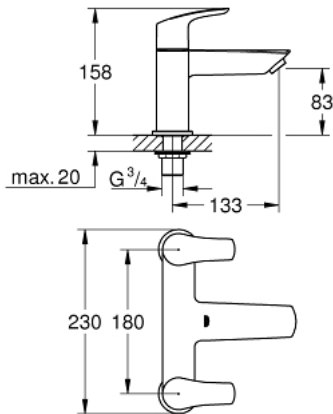

25 098 003 **EUROSMART TWO-HANDLED BATH FILLER 1/2"**

**PRODUCT DESCRIPTION**

- Colour: Chrome
- deck mounted
- metal lever
- Ceramic valves 3/4", 90°
- GROHE LongLife finish
- Min. recommended pressure 0.5 bar
- professional edition

## 25 098 003 EUROSMART TWO-HANDLED BATH FILLER 1/2"

### SPARE PARTS, December 2019 – now

- 1: Eurosmart pair of handles UK (Spare part-nr. 48579000)
- 1.1: Replacement handle connection kit (Spare part-nr. 45186000)
- 1.1.1: O-Ring Ø18,2 x Ø1,7 (Spare part-nr. 0392400M)
- 2: Ceramic headpart 3/4", 180° (Spare part-nr. 45887000)
- 3: Ceramic headpart 3/4", 180° (Spare part-nr. 45888000)
- 4: Flow restrictor (Spare part-nr. 13922000)
- 5: Repl.kit f.shank fastening 3/4" (Spare part-nr. 45163000)