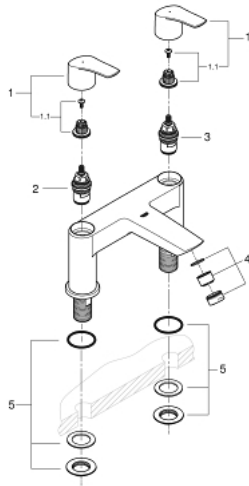

25 098 003 **EUROSMART TWO-HANDLED BATH FILLER 1/2"**

**PRODUCT DESCRIPTION**

- Colour: Chrome
- deck mounted
- metal lever
- Ceramic valves 3/4", 90°
- GROHE LongLife finish
- Min. recommended pressure 0.5 bar
- professional edition

## 25 098 003 EUROSMART TWO-HANDLED BATH FILLER 1/2"

### SPARE PARTS, December 2019 – now

- 1: Eurosmart pair of handles UK (Spare part-nr. 48579000)
- 1.1: Replacement handle connection kit (Spare part-nr. 45186000)
- 1.1.1: O-Ring Ø18,2 x Ø1,7 (Spare part-nr. 0392400M)
- 2: Ceramic headpart 3/4", 180° (Spare part-nr. 45887000)
- 3: Ceramic headpart 3/4", 180° (Spare part-nr. 45888000)
- 4: Flow restrictor (Spare part-nr. 13922000)
- 5: Repl.kit f.shank fastening 3/4" (Spare part-nr. 45163000)