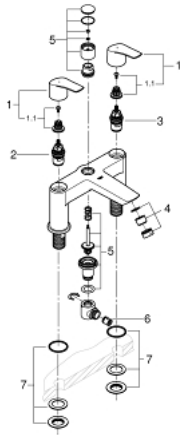

25 105 003 **EUROSMART TWO-HANDLED BATH/SHOWER MIXER 1/2"**

PRODUCT DESCRIPTION

- Colour: Chrome
- deck mounted
- metal lever
- Ceramic valves 3/4", 90°
- automatic diverter: bath/shower
- integrated non-return valve
- GROHE LongLife finish
- Min. recommended pressure 0.5 bar
- professional edition

25 105 003 EUROSMART TWO-HANDLED BATH/SHOWER MIXER 1/2"

SPARE PARTS, December 2019 – now

- 1: Eurosmart pair of handles UK (Spare part-nr. 48579000)
- 1.1: Replacement handle connection kit (Spare part-nr. 45186000)
- 1.1.1: O-Ring Ø18,2 x Ø1,7 (Spare part-nr. 0392400M)
- 2: Ceramic headpart 3/4", 180° (Spare part-nr. 45887000)
- 3: Ceramic headpart 3/4", 180° (Spare part-nr. 45888000)
- 4: Flow restrictor (Spare part-nr. 13922000)
- 5: Repl.kit f.rotary valve (Spare part-nr. 48038000)
- 6: Non-return valve (Spare part-nr. 08565000)
- 7: Repl.kit f.shank fastening 3/4" (Spare part-nr. 45163000)