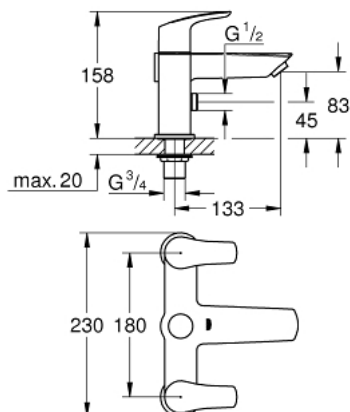

25 105 003 **EUROSMART TWO-HANDLED BATH/SHOWER MIXER 1/2"**

PRODUCT DESCRIPTION

- Colour: Chrome
- deck mounted
- metal lever
- Ceramic valves 3/4", 90°
- automatic diverter: bath/shower
- integrated non-return valve
- GROHE LongLife finish
- Min. recommended pressure 0.5 bar
- professional edition

25 105 003 EUROSMART TWO-HANDLED BATH/SHOWER MIXER 1/2"

SPARE PARTS, December 2019 – now

- 1: Eurosmart pair of handles UK (Spare part-nr. 48579000)
- 1.1: Replacement handle connection kit (Spare part-nr. 45186000)
- 1.1.1: O-Ring Ø18,2 x Ø1,7 (Spare part-nr. 0392400M)
- 2: Ceramic headpart 3/4", 180° (Spare part-nr. 45887000)
- 3: Ceramic headpart 3/4", 180° (Spare part-nr. 45888000)
- 4: Flow restrictor (Spare part-nr. 13922000)
- 5: Repl.kit f.rotary valve (Spare part-nr. 48038000)
- 6: Non-return valve (Spare part-nr. 08565000)
- 7: Repl.kit f.shank fastening 3/4" (Spare part-nr. 45163000)