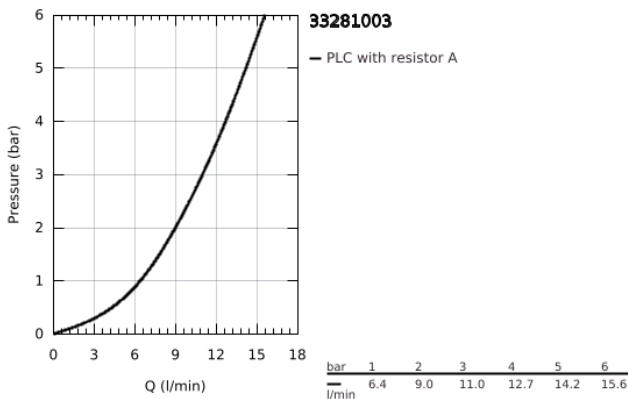

33 281 003 **EUROSMART SINGLE-LEVER SINK MIXER 1/2"**

PRODUCT DESCRIPTION

- Colour: Chrome
- low spout
- monobloc installation
- GROHE LongLife finish
- GROHE SilkMove 35 mm ceramic cartridge
- integrated temperature limiter
- adjustable flow rate limiter
- swivel cast spout
- swivel area 140°
- Protected Water Ways no contact of water with lead or nickel inside the tap
- Easy Release Aerator for tool free replacement
- flexible connection hoses 3/8"
- metal fixation set
- maximum flow rate (at 3 bar): 11 l/min
- professional edition

33 281 003 EUROSMART SINGLE-LEVER SINK MIXER 1/2"

SPARE PARTS, June 2022 – now

- 1: Lever (Spare part-nr. 48530000)
 - 2: Shield for cross handle (Spare part-nr. 46492000)
 - 3: Screw ring (Spare part-nr. 46815000)
 - 4: Cartridge (Spare part-nr. 46374000)
 - 5: Flow straightener (Spare part-nr. 48356000)
 - 6: Shank fastening assembly (Spare part-nr. 48384000)
 - 7: Support plate (Spare part-nr. 05334000)
 - 8: Socket Spanner (Spare part-nr. 19332000)*
- * Optional accessories