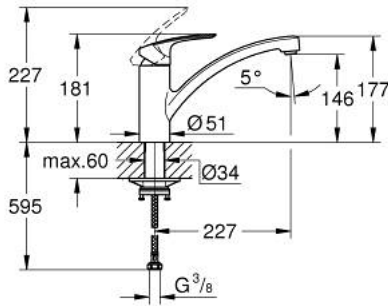

33 281 003 **EUROSMART SINGLE-LEVER SINK MIXER 1/2"**

PRODUCT DESCRIPTION

- Colour: Chrome
- low spout
- monobloc installation
- GROHE LongLife finish
- GROHE SilkMove 35 mm ceramic cartridge
- integrated temperature limiter
- adjustable flow rate limiter
- swivel cast spout
- swivel area 140°
- Protected Water Ways no contact of water with lead or nickel inside the tap
- Easy Release Aerator for tool free replacement
- flexible connection hoses 3/8"
- metal fixation set
- maximum flow rate (at 3 bar): 11 l/min
- professional edition

33 281 003 EUROSMART SINGLE-LEVER SINK MIXER 1/2"

SPARE PARTS, June 2022 – now

- 1: Lever (Spare part-nr. 48530000)
 - 2: Shield for cross handle (Spare part-nr. 46492000)
 - 3: Screw ring (Spare part-nr. 46815000)
 - 4: Cartridge (Spare part-nr. 46374000)
 - 5: Flow straightener (Spare part-nr. 48356000)
 - 6: Shank fastening assembly (Spare part-nr. 48384000)
 - 7: Support plate (Spare part-nr. 05334000)
 - 8: Socket Spanner (Spare part-nr. 19332000)*
- * Optional accessories