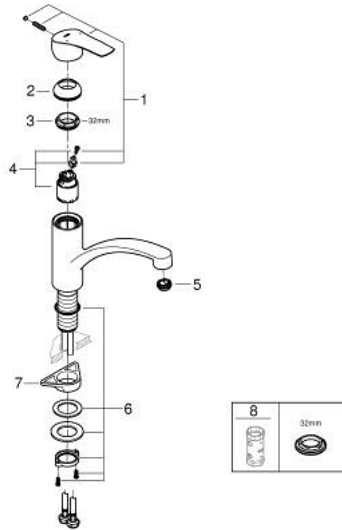

33 281 003 **EUROSMART SINGLE-LEVER SINK MIXER 1/2"**

PRODUCT DESCRIPTION

- Colour: Chrome
- low spout
- monobloc installation
- GROHE LongLife finish
- GROHE SilkMove 35 mm ceramic cartridge
- integrated temperature limiter
- adjustable flow rate limiter
- swivel cast spout
- swivel area 140°
- Protected Water Ways no contact of water with lead or nickel inside the tap
- Easy Release Aerator for tool free replacement
- flexible connection hoses 3/8"
- metal fixation set
- maximum flow rate (at 3 bar): 11 l/min
- professional edition

33 281 003 EUROSMART SINGLE-LEVER SINK MIXER 1/2"

SPARE PARTS, June 2022 – now

- 1: Lever (Spare part-nr. 48530000)
 - 2: Shield for cross handle (Spare part-nr. 46492000)
 - 3: Screw ring (Spare part-nr. 46815000)
 - 4: Cartridge (Spare part-nr. 46374000)
 - 5: Flow straightener (Spare part-nr. 48356000)
 - 6: Shank fastening assembly (Spare part-nr. 48384000)
 - 7: Support plate (Spare part-nr. 05334000)
 - 8: Socket Spanner (Spare part-nr. 19332000)*
- * Optional accessories