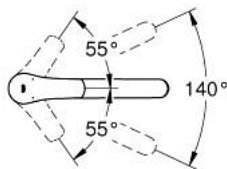

33 281 003 **EUROSMART SINGLE-LEVER SINK MIXER 1/2"**

PRODUCT DESCRIPTION

- Colour: Chrome
- low spout
- monobloc installation
- GROHE LongLife finish
- GROHE SilkMove 35 mm ceramic cartridge
- integrated temperature limiter
- adjustable flow rate limiter
- swivel cast spout
- swivel area 140°
- Protected Water Ways no contact of water with lead or nickel inside the tap
- Easy Release Aerator for tool free replacement
- flexible connection hoses 3/8"
- metal fixation set
- maximum flow rate (at 3 bar): 11 l/min
- professional edition

33 281 003 EUROSMART SINGLE-LEVER SINK MIXER 1/2"

SPARE PARTS, June 2022 – now

- 1: Lever (Spare part-nr. 48530000)
 - 2: Shield for cross handle (Spare part-nr. 46492000)
 - 3: Screw ring (Spare part-nr. 46815000)
 - 4: Cartridge (Spare part-nr. 46374000)
 - 5: Flow straightener (Spare part-nr. 48356000)
 - 6: Shank fastening assembly (Spare part-nr. 48384000)
 - 7: Support plate (Spare part-nr. 05334000)
 - 8: Socket Spanner (Spare part-nr. 19332000)*
- * Optional accessories