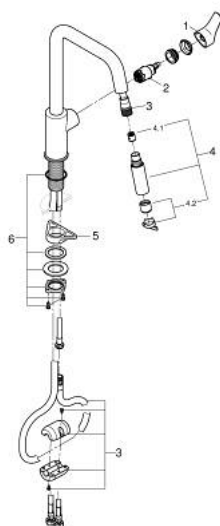

30 619 000 EUROSMART SINGLE-LEVER SINK MIXER 1/2"

PRODUCT DESCRIPTION

- Colour: Chrome
- high spout
- monobloc installation
- GROHE LongLife finish
- 28 mm ceramic cartridge with GROHE SilkMove
- flow strainer
- with integrated temperature limiter
- Pull-Out spout for greater flexibility
- Dual Spray - switch between laminar spray and SpeedClean shower jet using diverter
- automatic return to laminar spray
- adjustable flow rate limiter
- swivel cast spout
- swivel area 360°
- Protected Water Ways no contact of water with lead or nickel inside the tap
- flexible connection hoses 3/8"
- metal fixation set
- protected against backflow
- maximum flow rate (at 3 bar): 7 l/min
- professional edition

30 619 000 **EUROSMART SINGLE-LEVER SINK MIXER 1/2"**

SPARE PARTS, October 2021 – now

- 1: Lever (Spare part-nr. 48531000)
- 2: Cartridge (Spare part-nr. 46963000)
- 3: Hose for sink mixer with pull-out dual spray or mousseur (Spare part-nr. 48293000)
- 4: Pull-Out spray (Spare part-nr. 48416000)
- 4.1: Non-return valve (Spare part-nr. 08565000)
- 4.2: Flow straightener (Spare part-nr. 48347000)
- 5: Support plate (Spare part-nr. 05334000)
- 6: Shank fastening assembly (Spare part-nr. 48384000)