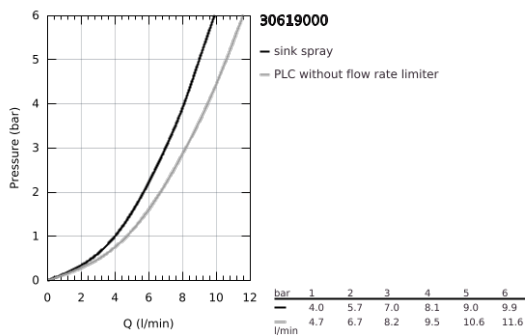

30 619 000 EUROSMART SINGLE-LEVER SINK MIXER 1/2"

PRODUCT DESCRIPTION

- Colour: Chrome
- high spout
- monobloc installation
- GROHE LongLife finish
- 28 mm ceramic cartridge with GROHE SilkMove
- flow strainer
- with integrated temperature limiter
- Pull-Out spout for greater flexibility
- Dual Spray - switch between laminar spray and SpeedClean shower jet using diverter
- automatic return to laminar spray
- adjustable flow rate limiter
- swivel cast spout
- swivel area 360°
- Protected Water Ways no contact of water with lead or nickel inside the tap
- flexible connection hoses 3/8"
- metal fixation set
- protected against backflow
- maximum flow rate (at 3 bar): 7 l/min
- professional edition

30 619 000 **EUROSMART SINGLE-LEVER SINK MIXER 1/2"**

SPARE PARTS, October 2021 – now

- 1: Lever (Spare part-nr. 48531000)
- 2: Cartridge (Spare part-nr. 46963000)
- 3: Hose for sink mixer with pull-out dual spray or mousseur (Spare part-nr. 48293000)
- 4: Pull-Out spray (Spare part-nr. 48416000)
- 4.1: Non-return valve (Spare part-nr. 08565000)
- 4.2: Flow straightener (Spare part-nr. 48347000)
- 5: Support plate (Spare part-nr. 05334000)
- 6: Shank fastening assembly (Spare part-nr. 48384000)