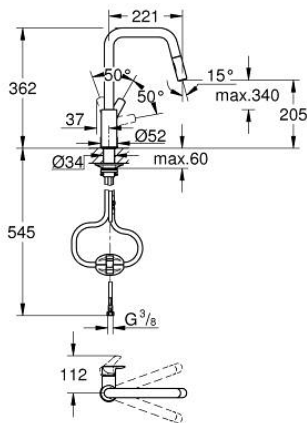

30 619 000 EUROSMART SINGLE-LEVER SINK MIXER 1/2"

PRODUCT DESCRIPTION

- Colour: Chrome
- high spout
- monobloc installation
- GROHE LongLife finish
- 28 mm ceramic cartridge with GROHE SilkMove
- flow strainer
- with integrated temperature limiter
- Pull-Out spout for greater flexibility
- Dual Spray - switch between laminar spray and SpeedClean shower jet using diverter
- automatic return to laminar spray
- adjustable flow rate limiter
- swivel cast spout
- swivel area 360°
- Protected Water Ways no contact of water with lead or nickel inside the tap
- flexible connection hoses 3/8"
- metal fixation set
- protected against backflow
- maximum flow rate (at 3 bar): 7 l/min
- professional edition

30 619 000 **EUROSMART SINGLE-LEVER SINK MIXER 1/2"**

SPARE PARTS, October 2021 – now

- 1: Lever (Spare part-nr. 48531000)
- 2: Cartridge (Spare part-nr. 46963000)
- 3: Hose for sink mixer with pull-out dual spray or mousseur (Spare part-nr. 48293000)
- 4: Pull-Out spray (Spare part-nr. 48416000)
- 4.1: Non-return valve (Spare part-nr. 08565000)
- 4.2: Flow straightener (Spare part-nr. 48347000)
- 5: Support plate (Spare part-nr. 05334000)
- 6: Shank fastening assembly (Spare part-nr. 48384000)