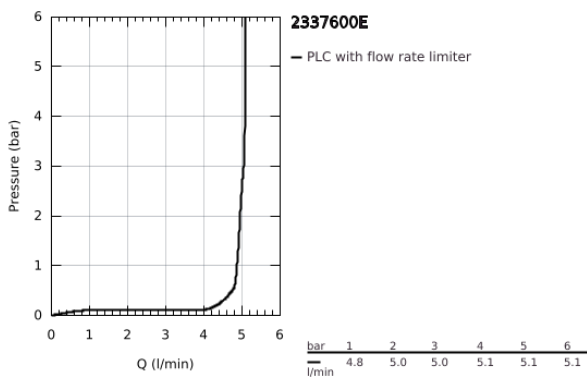

23 376 00E **EUROSMART COSMOPOLITAN BASIN MIXER 1/2"**
S-SIZE

PRODUCT DESCRIPTION

- Colour: Chrome
 - monobloc installation
 - metal lever
 - GROHE SilkMove 35 mm ceramic cartridge
 - EcoMode cold water flow in mid-lever position saves energy
 - adjustable flow rate limiter
 - adjustable minimum flow rate 2.5 l/min
 - temperature limiter
 - GROHE LongLife finish
 - GROHE EcoJoy - Less water, perfect flow
 - maximum flow rate (at 3 bar): 5 l/min
 - GROHE FastFixation installation system with centering support
 - smooth body
-
- flexible connection hoses

23 376 00E **EUROSMART COSMOPOLITAN BASIN MIXER 1/2"**
S-SIZE

SPARE PARTS, August 2017 – now

- 1: Lever (Spare part-nr. 46828000)
 - 2: Shield for cross handle (Spare part-nr. 46492000)
 - 3: Screw coupling (Spare part-nr. 46460000)
 - 4: Cartridge (Spare part-nr. 46863000)
 - 5: Flow restrictor (Spare part-nr. 48159000)
 - 6: Shank mounting kit (Spare part-nr. 46671000)
 - 7: Mounting wrench (Spare part-nr. 19017000)*
 - 8: Socket Spanner (Spare part-nr. 19332000)*
- * Optional accessories