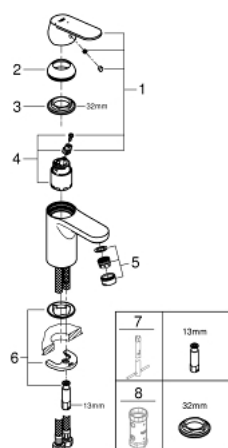

23 376 00E **EUROSMART COSMOPOLITAN BASIN MIXER 1/2"**
S-SIZE

PRODUCT DESCRIPTION

- Colour: Chrome
 - monobloc installation
 - metal lever
 - GROHE SilkMove 35 mm ceramic cartridge
 - EcoMode cold water flow in mid-lever position saves energy
 - adjustable flow rate limiter
 - adjustable minimum flow rate 2.5 l/min
 - temperature limiter
 - GROHE LongLife finish
 - GROHE EcoJoy - Less water, perfect flow
 - maximum flow rate (at 3 bar): 5 l/min
 - GROHE FastFixation installation system with centering support
 - smooth body
-
- flexible connection hoses

23 376 00E **EUROSMART COSMOPOLITAN BASIN MIXER 1/2"**
S-SIZE

SPARE PARTS, August 2017 – now

- 1: Lever (Spare part-nr. 46828000)
 - 2: Shield for cross handle (Spare part-nr. 46492000)
 - 3: Screw coupling (Spare part-nr. 46460000)
 - 4: Cartridge (Spare part-nr. 46863000)
 - 5: Flow restrictor (Spare part-nr. 48159000)
 - 6: Shank mounting kit (Spare part-nr. 46671000)
 - 7: Mounting wrench (Spare part-nr. 19017000)*
 - 8: Socket Spanner (Spare part-nr. 19332000)*
- * Optional accessories