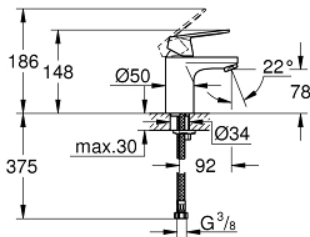

23 376 00E **EUROSMART COSMOPOLITAN BASIN MIXER 1/2"**
S-SIZE

PRODUCT DESCRIPTION

- Colour: Chrome
 - monobloc installation
 - metal lever
 - GROHE SilkMove 35 mm ceramic cartridge
 - EcoMode cold water flow in mid-lever position saves energy
 - adjustable flow rate limiter
 - adjustable minimum flow rate 2.5 l/min
 - temperature limiter
 - GROHE LongLife finish
 - GROHE EcoJoy - Less water, perfect flow
 - maximum flow rate (at 3 bar): 5 l/min
 - GROHE FastFixation installation system with centering support
 - smooth body
-
- flexible connection hoses

23 376 00E **EUROSMART COSMOPOLITAN BASIN MIXER 1/2"**
S-SIZE

SPARE PARTS, August 2017 – now

- 1: Lever (Spare part-nr. 46828000)
 - 2: Shield for cross handle (Spare part-nr. 46492000)
 - 3: Screw coupling (Spare part-nr. 46460000)
 - 4: Cartridge (Spare part-nr. 46863000)
 - 5: Flow restrictor (Spare part-nr. 48159000)
 - 6: Shank mounting kit (Spare part-nr. 46671000)
 - 7: Mounting wrench (Spare part-nr. 19017000)*
 - 8: Socket Spanner (Spare part-nr. 19332000)*
- * Optional accessories