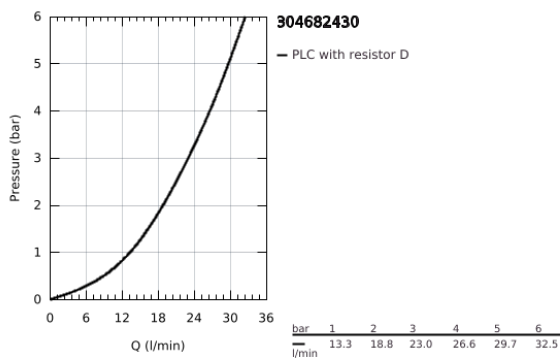

30 468 243 0 EUROSMART TWO HANDLE SINK MIXER

PRODUCT DESCRIPTION

- Colour: matte black
- high spout
- monobloc installation
- cartridge: ceramic head parts, 90° turn angle
- integrated temperature limiter
- mousseur
- swivel tubular spout
- adjustable swivel area 0° / 150° / 360°
- Protected Water Ways no contact of water with lead or nickel inside the tap
- flexible connection hoses 1/2"
- rapid installation system
- maximum flow rate (at 1 bar): 12.4 l/min
- min. recommended pressure 0.3 bar
- professional edition

30 468 243 0 EUROSMART TWO HANDLE SINK MIXER

SPARE PARTS, May 2023 – now

- 1: Safety ring (Spare part-nr. 0485300M)
- 2: Ceramic headpart, 1/2" (Spare part-nr. 45882000)
- 2.1: O-Ring $\varnothing 18,2 \times \varnothing 1,7$ (Spare part-nr. 0392400M)
- 3: Ceramic headpart, 1/2" (Spare part-nr. 45883000)
- 3.1: O-Ring $\varnothing 18,2 \times \varnothing 1,7$ (Spare part-nr. 0392400M)
- 4: flow control (Spare part-nr. 481742430)
- 5: Replacement handle connection kit (Spare part-nr. 45605000)
- 6: Shank fastening assembly (Spare part-nr. 48384000)
- 7: Support plate (Spare part-nr. 05334000)
- 8: Adapter 1/2" x 3/8" (Spare part-nr. 12945000)