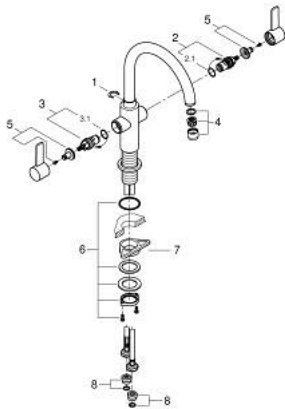

30 468 243 0 EUROSMART TWO HANDLE SINK MIXER

PRODUCT DESCRIPTION

- Colour: matte black
- high spout
- monobloc installation
- cartridge: ceramic head parts, 90° turn angle
- integrated temperature limiter
- mousseur
- swivel tubular spout
- adjustable swivel area 0° / 150° / 360°
- Protected Water Ways no contact of water with lead or nickel inside the tap
- flexible connection hoses 1/2"
- rapid installation system
- maximum flow rate (at 1 bar): 12.4 l/min
- min. recommended pressure 0.3 bar
- professional edition

30 468 243 0 EUROSMART TWO HANDLE SINK MIXER

SPARE PARTS, May 2023 – now

- 1: Safety ring (Spare part-nr. 0485300M)
- 2: Ceramic headpart, 1/2" (Spare part-nr. 45882000)
- 2.1: O-Ring $\varnothing 18,2 \times \varnothing 1,7$ (Spare part-nr. 0392400M)
- 3: Ceramic headpart, 1/2" (Spare part-nr. 45883000)
- 3.1: O-Ring $\varnothing 18,2 \times \varnothing 1,7$ (Spare part-nr. 0392400M)
- 4: flow control (Spare part-nr. 481742430)
- 5: Replacement handle connection kit (Spare part-nr. 45605000)
- 6: Shank fastening assembly (Spare part-nr. 48384000)
- 7: Support plate (Spare part-nr. 05334000)
- 8: Adapter 1/2" x 3/8" (Spare part-nr. 12945000)