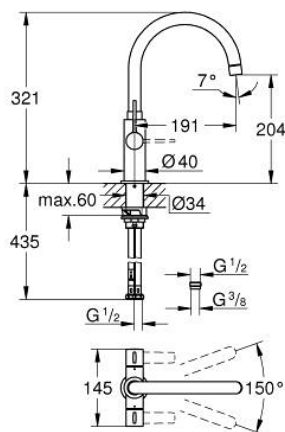

30 468 243 0 EUROSMART TWO HANDLE SINK MIXER

PRODUCT DESCRIPTION

- Colour: matte black
- high spout
- monobloc installation
- cartridge: ceramic head parts, 90° turn angle
- integrated temperature limiter
- mousseur
- swivel tubular spout
- adjustable swivel area 0° / 150° / 360°
- Protected Water Ways no contact of water with lead or nickel inside the tap
- flexible connection hoses 1/2"
- rapid installation system
- maximum flow rate (at 1 bar): 12.4 l/min
- min. recommended pressure 0.3 bar
- professional edition

30 468 243 0 EUROSMART TWO HANDLE SINK MIXER

SPARE PARTS, May 2023 – now

- 1: Safety ring (Spare part-nr. 0485300M)
- 2: Ceramic headpart, 1/2" (Spare part-nr. 45882000)
- 2.1: O-Ring $\varnothing 18,2 \times \varnothing 1,7$ (Spare part-nr. 0392400M)
- 3: Ceramic headpart, 1/2" (Spare part-nr. 45883000)
- 3.1: O-Ring $\varnothing 18,2 \times \varnothing 1,7$ (Spare part-nr. 0392400M)
- 4: flow control (Spare part-nr. 481742430)
- 5: Replacement handle connection kit (Spare part-nr. 45605000)
- 6: Shank fastening assembly (Spare part-nr. 48384000)
- 7: Support plate (Spare part-nr. 05334000)
- 8: Adapter 1/2" x 3/8" (Spare part-nr. 12945000)