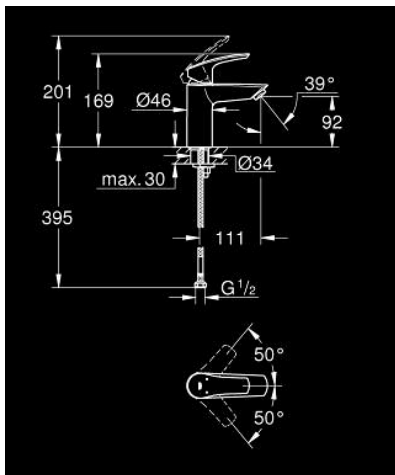

32 467 243 L **EUROSMART BASIN MIXER 1/2"**
S-SIZE

PRODUCT DESCRIPTION

- Colour: matte black
- monobloc installation
- metal lever
- 28 mm ceramic cartridge with GROHE SilkMove
- adjustable flow rate limiter
- with temperature limiter
- mousseur
- GROHE EcoJoy - less water, perfect flow
- maximum flow rate (at 3 bar): 5 l/min
- Protected Water Ways no contact of water with lead or nickel inside the tap
- GROHE FastFixation installation system
- smooth body
- flexible connection hoses
- min. recommended pressure 0.3 bar
- for low pressure
- professional edition