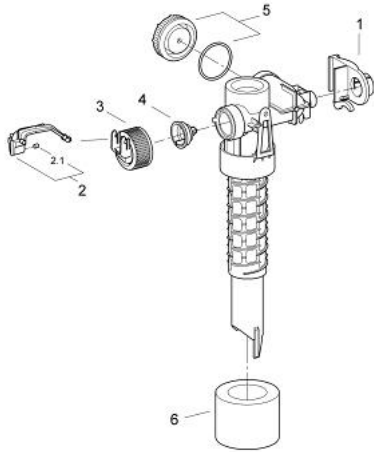

43 991 000 **FILLING VALVE**

PRODUCT DESCRIPTION

- Colour: Chrome
- for concealed flushing cisterns
- brass connection thread 3/8"

43 991 000 FILLING VALVE

SPARE PARTS, June 1997 – now

- 1: Valve support (Spare part-nr. 43995000)
- 2: Lever (Spare part-nr. 43734000)
- 2.1: Sealing washer (Spare part-nr. 4377000M)
- 3: Valve head (Spare part-nr. 43536000)
- 4: Membrane (Spare part-nr. 4375800M)
- 5: Screw cap (Spare part-nr. 43735000)
- 6: Valve FLOAT, 5 pcs.. (Spare part-nr. 4379100M)