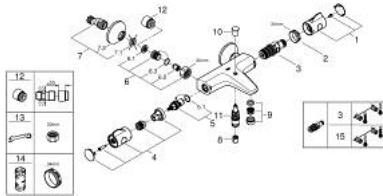

34 569 000 GROHTHERM 800 THERMOSTATIC BATH MIXER 1/2", 160CC

PRODUCT DESCRIPTION

- Colour: Chrome
- wall mounted
- GROHE LongLife finish
- GROHE SafeStop - safety button at 38°C
- pre-installed GROHE SafeStop Plus
- GROHE TurboStat C3 - compact cartridge with wax thermoelement
- integrated mixed water shut off
- automatic diverter: bath/shower
- volume handle with GROHE EcoButton(economy button with individually adjustable economy stop)
- ceramic headpart 1/2", 180°
- shower bottom outlet 1/2"
- mousseur
- built-in non return valves
- dirt strainers
- protected against backflow
- S-unions
- metal escutcheon

34 569 000 GROHTHERM 800 THERMOSTATIC BATH MIXER 1/2", 160CC

SPARE PARTS, May 2019 – now

- 1: Temperature control handle (Spare part-nr. 47982000)
- 2: retaining ring (Spare part-nr. 47743000)
- 3: Thermostatic compact cartridge 1/2" (Spare part-nr. 47885000)
- 4: Shut-off handle (Spare part-nr. 47980000)
- 5: Ceramic headpart, 1/2" (Spare part-nr. 45346000)
- 5.1: O-Ring Ø18,2 x Ø1,7 (Spare part-nr. 0392400M)
- 6: Non-return valve (Spare part-nr. 47189000)
- 6.1: Filter (Spare part-nr. 0726400M)
- 6.2: Non-return valve (Spare part-nr. 08565000)
- 6.3: O-Ring Ø17 x Ø2 (Spare part-nr. 0305500M)
- 7: S-union (Spare part-nr. 12075000)
- 7.1: Sealing washer (Spare part-nr. 0138600M)
- 7.2: Escutcheon (Spare part-nr. 0221000M)
- 8: Non-return valve (Spare part-nr. 47886000)
- 9: Flow restrictor (Spare part-nr. 13941000)
- 10: Diverter knob (Spare part-nr. 65648000)
- 11: Diverter (Spare part-nr. 65655000)
- 12: Extension 3/4", 20 mm (Spare part-nr. 0713000M)*
- 13: Special Spanner (Spare part-nr. 19377000)*
- 14: Socket Spanner (Spare part-nr. 19332000)*
- 15: GROHE TurboStat cartridge 1/2" (Spare part-nr. 47175000)*