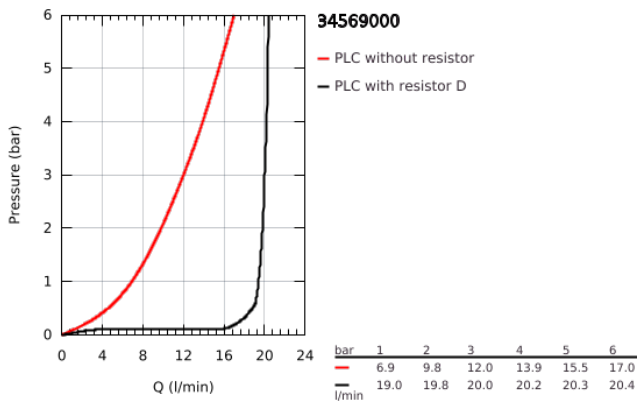

34 569 000 GROHTHERM 800 THERMOSTATIC BATH MIXER 1/2", 160CC

PRODUCT DESCRIPTION

- Colour: Chrome
- wall mounted
- GROHE LongLife finish
- GROHE SafeStop - safety button at 38°C
- pre-installed GROHE SafeStop Plus
- GROHE TurboStat C3 - compact cartridge with wax thermoelement
- integrated mixed water shut off
- automatic diverter: bath/shower
- volume handle with GROHE EcoButton(economy button with individually adjustable economy stop)
- ceramic headpart 1/2", 180°
- shower bottom outlet 1/2"
- mousseur
- built-in non return valves
- dirt strainers
- protected against backflow
- S-unions
- metal escutcheon

34 569 000 GROHTHERM 800 THERMOSTATIC BATH MIXER 1/2", 160CC

SPARE PARTS, May 2019 – now

- 1: Temperature control handle (Spare part-nr. 47982000)
- 2: retaining ring (Spare part-nr. 47743000)
- 3: Thermostatic compact cartridge 1/2" (Spare part-nr. 47885000)
- 4: Shut-off handle (Spare part-nr. 47980000)
- 5: Ceramic headpart, 1/2" (Spare part-nr. 45346000)
- 5.1: O-Ring Ø18,2 x Ø1,7 (Spare part-nr. 0392400M)
- 6: Non-return valve (Spare part-nr. 47189000)
- 6.1: Filter (Spare part-nr. 0726400M)
- 6.2: Non-return valve (Spare part-nr. 08565000)
- 6.3: O-Ring Ø17 x Ø2 (Spare part-nr. 0305500M)
- 7: S-union (Spare part-nr. 12075000)
- 7.1: Sealing washer (Spare part-nr. 0138600M)
- 7.2: Escutcheon (Spare part-nr. 0221000M)
- 8: Non-return valve (Spare part-nr. 47886000)
- 9: Flow restrictor (Spare part-nr. 13941000)
- 10: Diverter knob (Spare part-nr. 65648000)
- 11: Diverter (Spare part-nr. 65655000)
- 12: Extension 3/4", 20 mm (Spare part-nr. 0713000M)*
- 13: Special Spanner (Spare part-nr. 19377000)*
- 14: Socket Spanner (Spare part-nr. 19332000)*
- 15: GROHE TurboStat cartridge 1/2" (Spare part-nr. 47175000)*