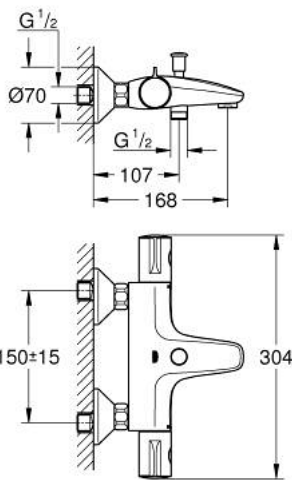

34 569 000 GROHTHERM 800 THERMOSTATIC BATH MIXER 1/2", 160CC

PRODUCT DESCRIPTION

- Colour: Chrome
- wall mounted
- GROHE LongLife finish
- GROHE SafeStop - safety button at 38°C
- pre-installed GROHE SafeStop Plus
- GROHE TurboStat C3 - compact cartridge with wax thermoelement
- integrated mixed water shut off
- automatic diverter: bath/shower
- volume handle with GROHE EcoButton(economy button with individually adjustable economy stop)
- ceramic headpart 1/2", 180°
- shower bottom outlet 1/2"
- mousseur
- built-in non return valves
- dirt strainers
- protected against backflow
- S-unions
- metal escutcheon

34 569 000 GROHTHERM 800 THERMOSTATIC BATH MIXER 1/2", 160CC

SPARE PARTS, May 2019 – now

- 1: Temperature control handle (Spare part-nr. 47982000)
- 2: retaining ring (Spare part-nr. 47743000)
- 3: Thermostatic compact cartridge 1/2" (Spare part-nr. 47885000)
- 4: Shut-off handle (Spare part-nr. 47980000)
- 5: Ceramic headpart, 1/2" (Spare part-nr. 45346000)
- 5.1: O-Ring Ø18,2 x Ø1,7 (Spare part-nr. 0392400M)
- 6: Non-return valve (Spare part-nr. 47189000)
- 6.1: Filter (Spare part-nr. 0726400M)
- 6.2: Non-return valve (Spare part-nr. 08565000)
- 6.3: O-Ring Ø17 x Ø2 (Spare part-nr. 0305500M)
- 7: S-union (Spare part-nr. 12075000)
- 7.1: Sealing washer (Spare part-nr. 0138600M)
- 7.2: Escutcheon (Spare part-nr. 0221000M)
- 8: Non-return valve (Spare part-nr. 47886000)
- 9: Flow restrictor (Spare part-nr. 13941000)
- 10: Diverter knob (Spare part-nr. 65648000)
- 11: Diverter (Spare part-nr. 65655000)
- 12: Extension 3/4", 20 mm (Spare part-nr. 0713000M)*
- 13: Special Spanner (Spare part-nr. 19377000)*
- 14: Socket Spanner (Spare part-nr. 19332000)*
- 15: GROHE TurboStat cartridge 1/2" (Spare part-nr. 47175000)*