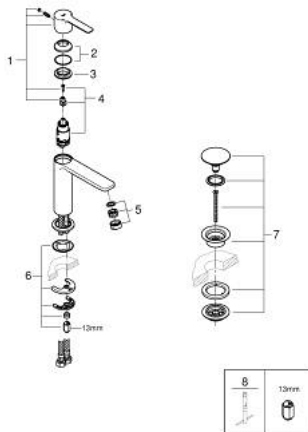

23 106 001 LINEARE BASIN MIXER 1/2"
S-SIZE

PRODUCT DESCRIPTION

- Colour: Chrome
- monobloc installation
- metal lever
- 28 mm ceramic cartridge with GROHE SilkMove
- with temperature limiter
- GROHE LongLife finish
- GROHE EcoJoy - Less water, perfect flow
- maximum flow rate (at 3 bar): 5 l/min
- SpeedClean mousseur
- GROHE FastFixation Plus installation system
- smooth body with push-open waste set 1 1/4"

23 106 001 LINEARE BASIN MIXER 1/2"
S-SIZE

SPARE PARTS, July 2016 – now

- 1: Lever (Spare part-nr. 46980000)
 - 2: Shield for cross handle (Spare part-nr. 46581000)
 - 3: retaining ring (Spare part-nr. 07419000)
 - 4: Cartridge (Spare part-nr. 46580000)
 - 5: Flow restrictor (Spare part-nr. 48159000)
 - 6: Shank mounting kit (Spare part-nr. 46645000)
 - 7: Waste set with push-open plug (Spare part-nr. 65807000)
 - 8: Mounting wrench (Spare part-nr. 19017000)*
- * Optional accessories