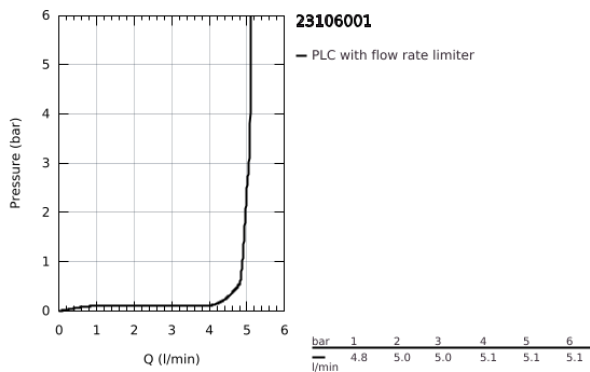

23 106 001 LINEARE BASIN MIXER 1/2"
S-SIZE

PRODUCT DESCRIPTION

- Colour: Chrome
- monobloc installation
- metal lever
- 28 mm ceramic cartridge with GROHE SilkMove
- with temperature limiter
- GROHE LongLife finish
- GROHE EcoJoy - Less water, perfect flow
- maximum flow rate (at 3 bar): 5 l/min
- SpeedClean mousseur
- GROHE FastFixation Plus installation system
- smooth body with push-open waste set 1 1/4"

23 106 001 LINEARE BASIN MIXER 1/2"
S-SIZE

SPARE PARTS, July 2016 – now

- 1: Lever (Spare part-nr. 46980000)
 - 2: Shield for cross handle (Spare part-nr. 46581000)
 - 3: retaining ring (Spare part-nr. 07419000)
 - 4: Cartridge (Spare part-nr. 46580000)
 - 5: Flow restrictor (Spare part-nr. 48159000)
 - 6: Shank mounting kit (Spare part-nr. 46645000)
 - 7: Waste set with push-open plug (Spare part-nr. 65807000)
 - 8: Mounting wrench (Spare part-nr. 19017000)*
- * Optional accessories