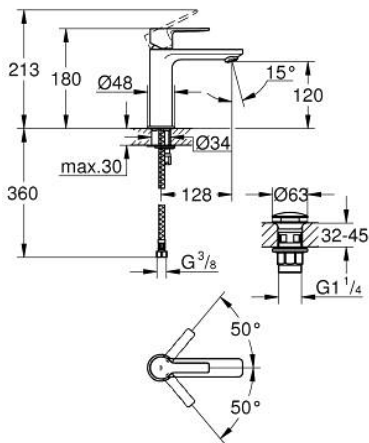

23 106 001 LINEARE BASIN MIXER 1/2"
S-SIZE

PRODUCT DESCRIPTION

- Colour: Chrome
- monobloc installation
- metal lever
- 28 mm ceramic cartridge with GROHE SilkMove
- with temperature limiter
- GROHE LongLife finish
- GROHE EcoJoy - Less water, perfect flow
- maximum flow rate (at 3 bar): 5 l/min
- SpeedClean mousseur
- GROHE FastFixation Plus installation system
- smooth body with push-open waste set 1 1/4"

23 106 001 LINEARE BASIN MIXER 1/2"
S-SIZE

SPARE PARTS, July 2016 – now

- 1: Lever (Spare part-nr. 46980000)
 - 2: Shield for cross handle (Spare part-nr. 46581000)
 - 3: retaining ring (Spare part-nr. 07419000)
 - 4: Cartridge (Spare part-nr. 46580000)
 - 5: Flow restrictor (Spare part-nr. 48159000)
 - 6: Shank mounting kit (Spare part-nr. 46645000)
 - 7: Waste set with push-open plug (Spare part-nr. 65807000)
 - 8: Mounting wrench (Spare part-nr. 19017000)*
- * Optional accessories